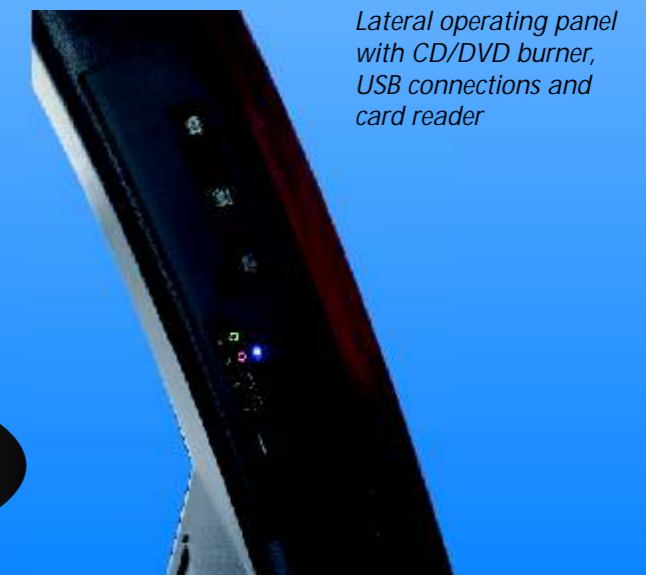

Rear side connections for LAN, loudspeakers, mains supply and mains switch

With modern jukebox design and simple operating features, the LYRA is the ultimate musical experience for the eyes and ears.

The Lyra generates access to millions of songs on the internet. It allows you to listen to your favorite radio stations and stream live music online. You can build your own playlists with the comfort of a fast-acting touch screen and back up your own music from CDs, DVDs or mobile devices, attachable through USB ports. 320 GB of memory gives you space for over 60,000 mp3s. And you can share your archives with others by simply burning a CD or downloading through one of the USB ports.

See, hear and feel

the unparalleled

WURLITZER LYRA

LYRA with standard stand loudspeaker

High resolution touchscreen with user interface

Standard satellite loudspeaker with ART tweeter

Active 10" subwoofer

Lateral operating panel with CD/DVD burner, USB connections and card reader