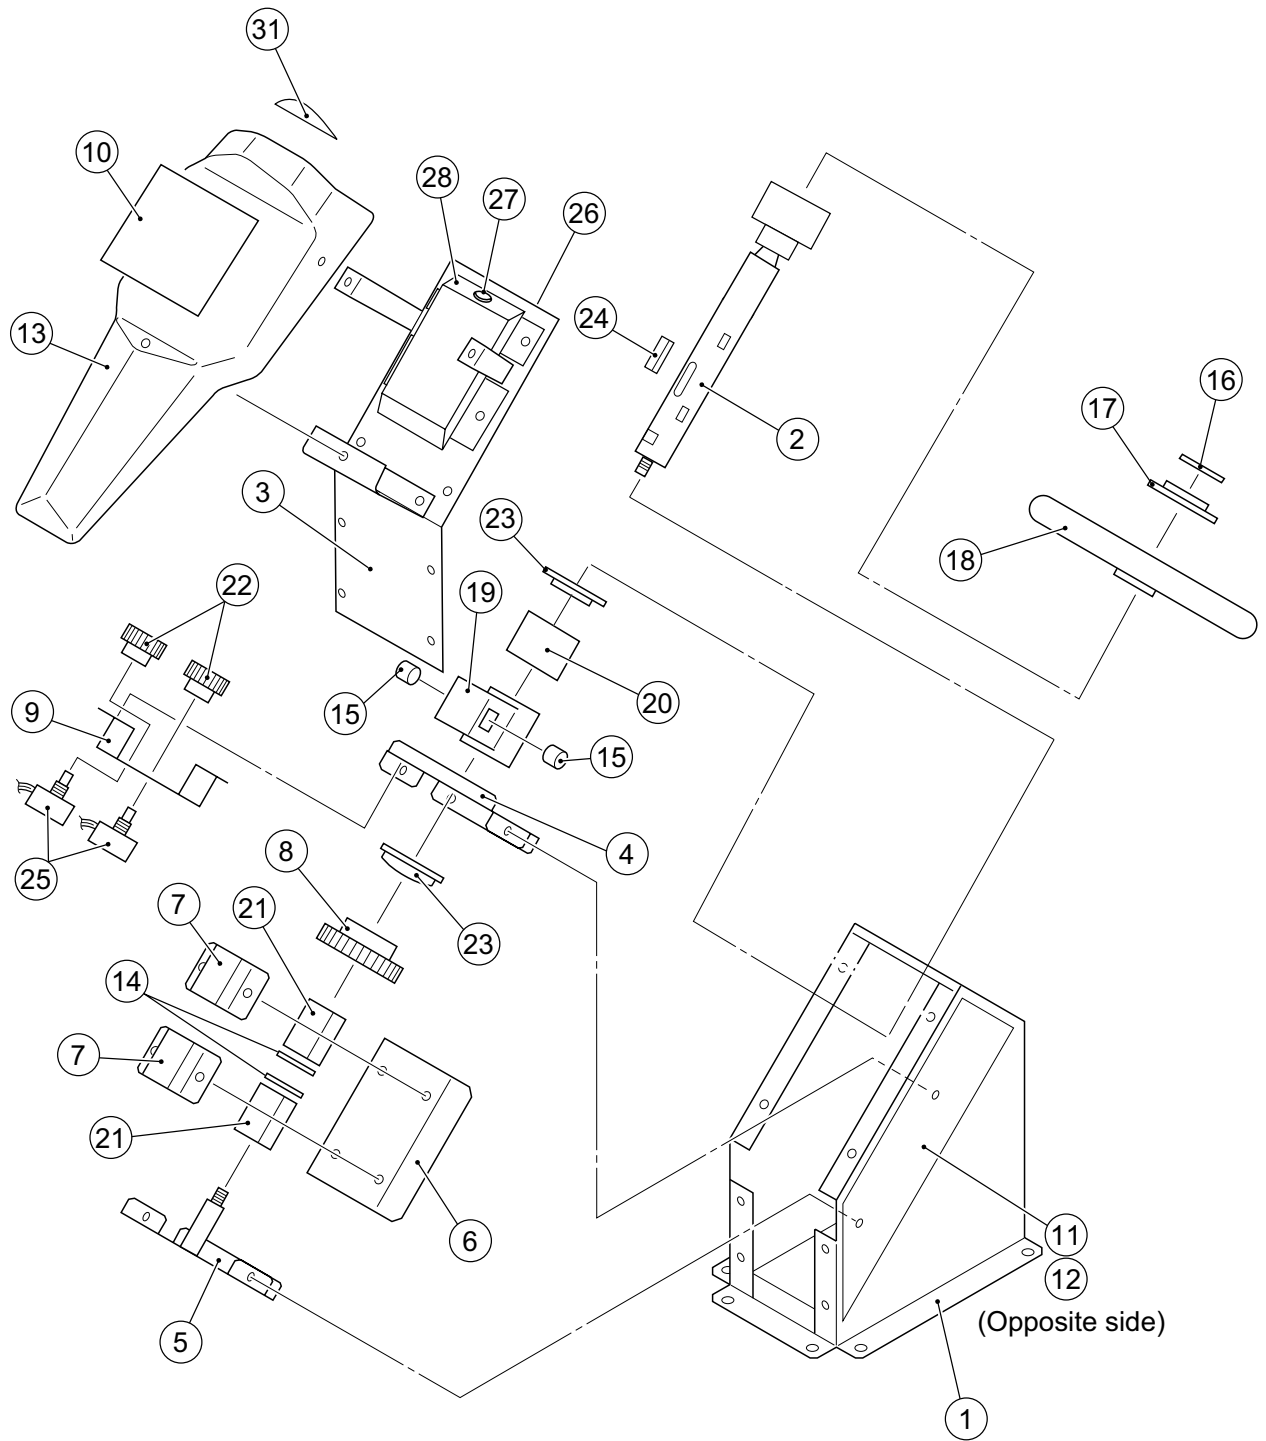

This document has been downloaded from:

The largest resource for amusement machines
documentation on the world wide web!

FLIPPERSPILL.COM

KART DUEL

UPDATE TO PARTS LIST

Please ensure that any parts ordered for the Steering Assembly use the Part Numbers and Descriptions shown on the following pages.

Please keep these pages with the Operators Manual for future use.

Item	Description	Part No
1	Steering Assy Metal Framework	47000278
2	Steering Shaft	47000408
3	Steering Top Cover	47000280
4	Bearing Bracket	47000281
5	Rosta Shaft Bracket	47000282
6	Rosta Support Bracket	47000283
7	Rosta Spring Bracket	47000284
8	56 Tooth Gear (SIS56B-0610F)	47000285
9	Pot Holder Bracket	47000286
10	Number Decal	40000603
11	Steering Side Decal - LHS	40000608
12	Steering Side Decal - RHS	40000609
13	Steering Vac-Form	XKD-699-302
14	Washer - M10	28000198
15	Rubber Block	47000289
16	Namco Embossed Logo	XAD-295-011
17	Steering Wheel Centre Cap	XAD-463-414E
18	Steering Wheel - 10" Mounney - Black Vinyl	88800068
19	Steering Stop Arm (B)	X464-011
20	Shaft Collar	47000409
21	Rosta Spring (DR-S 15x60)	47000296
22	28 Tooth Gear (SIS-28B-0806)	47000292
23	FYH Bearing (SBPF205)	XDD-178-140
24	Woodruff Key (8x7x45)	47000293
25	Steering Potentiometer (EWSUGBF20E13) 270deg	X008-022
26	Motor Stop Explain Decal	40000616
27	Motor Stop Switch	60000015
28	Motor Stop Switch Decal	40000607