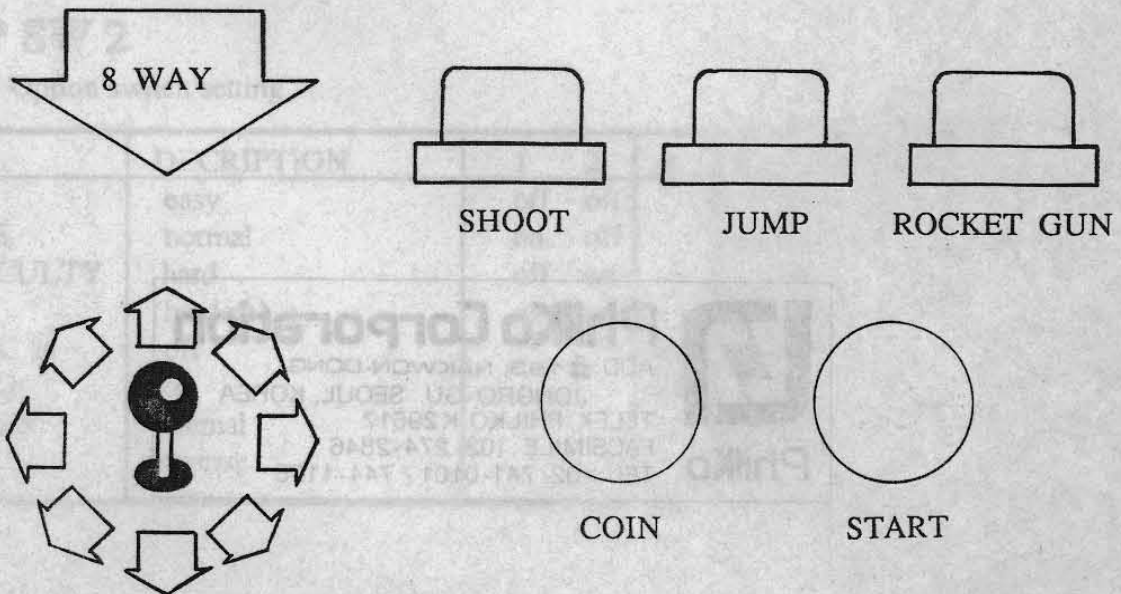

OPTION ITEM

FEATURE	NAME	DESCRIPTION
	MAGAZINE	EXTRA BULLETS
	BOMB	ROCKET BOMB
30000	BONUS	BONUS POINTS
	WATCH	EXTEND TIMES
1-UP	1 - UP	ONE MORE PLAYER
POW	POWER	EXTEND POWER

CONTROL PANEL LAYOUT ■