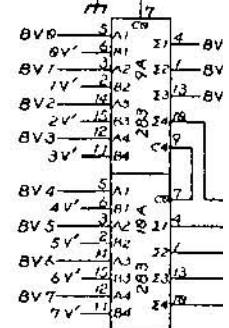

1st PLAYER

2nd PLAYER

(注) ↑ 10. +5V PULL UP 5.1.

9							
8	NOVA - 2001						
7	UPL 83005						
6							