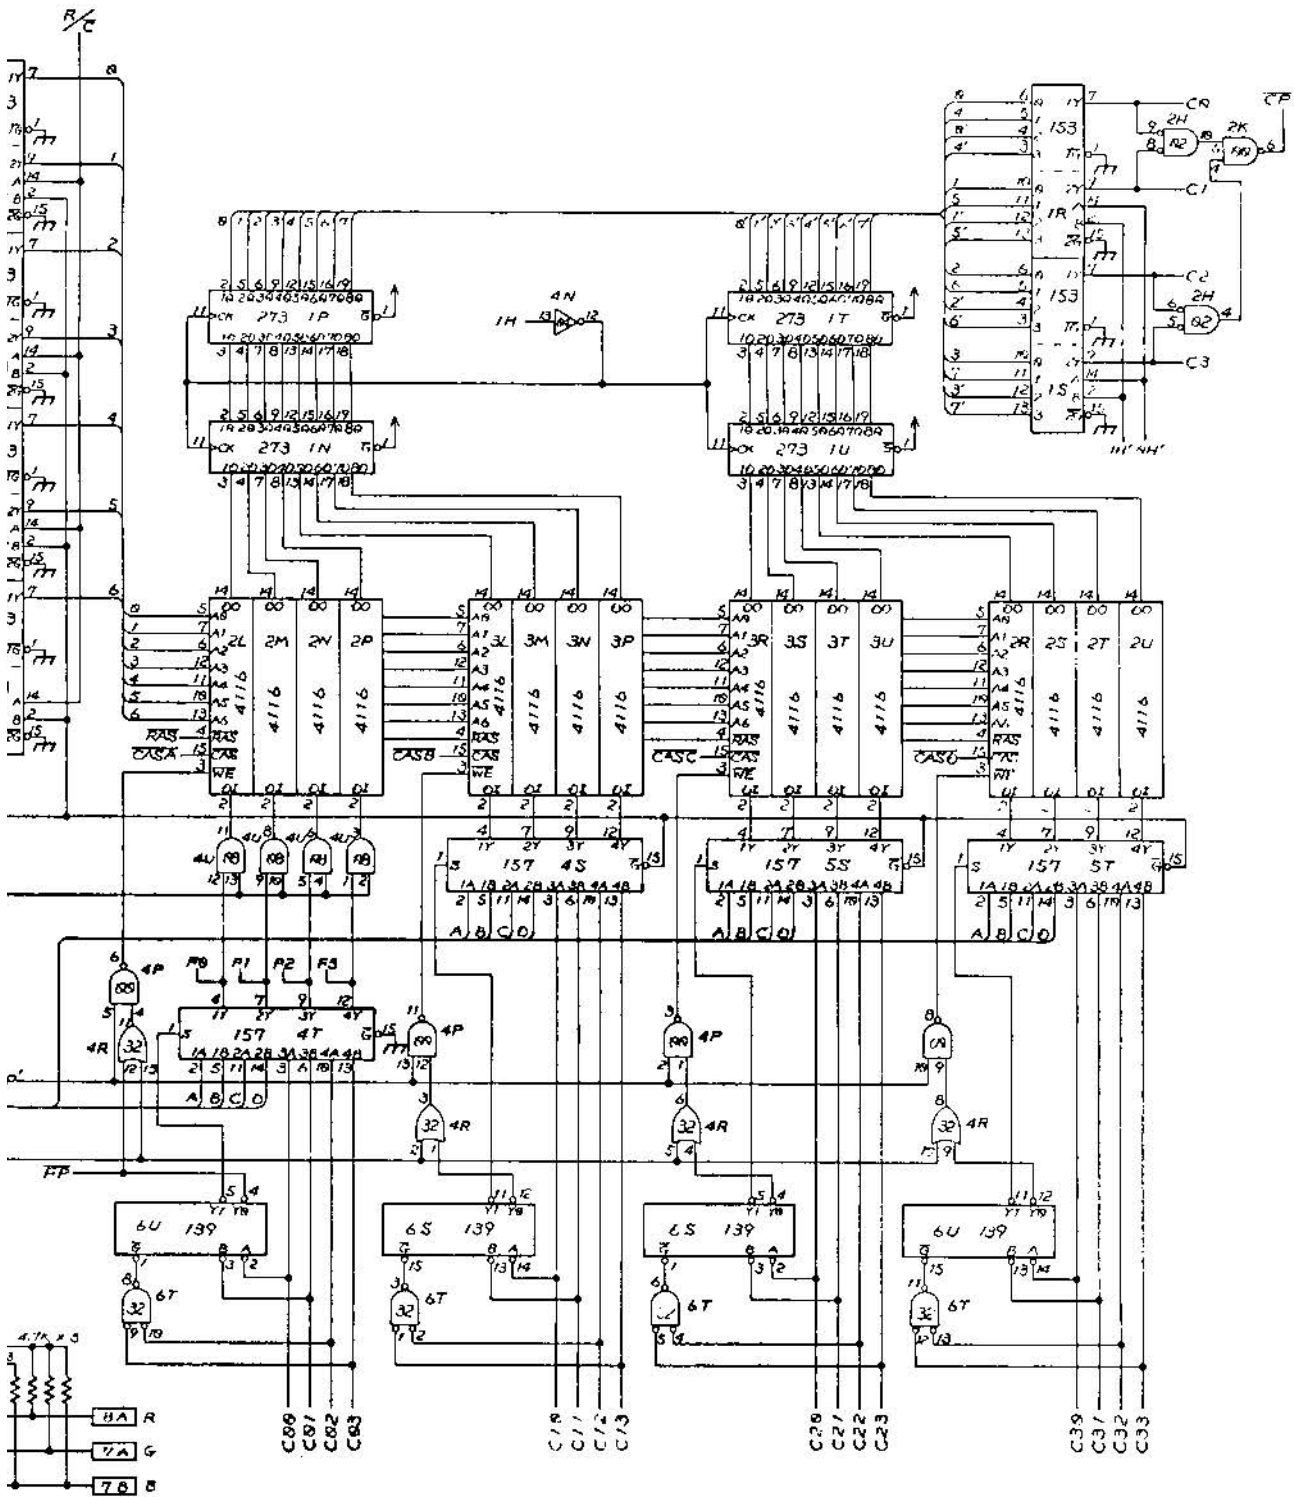

1st PLAYER

2nd PLAYER

(注) ↑ 10. +5V PULL UP 5.1.

9							
8	NOVA - 2001						
7	UPL 83005						
6							