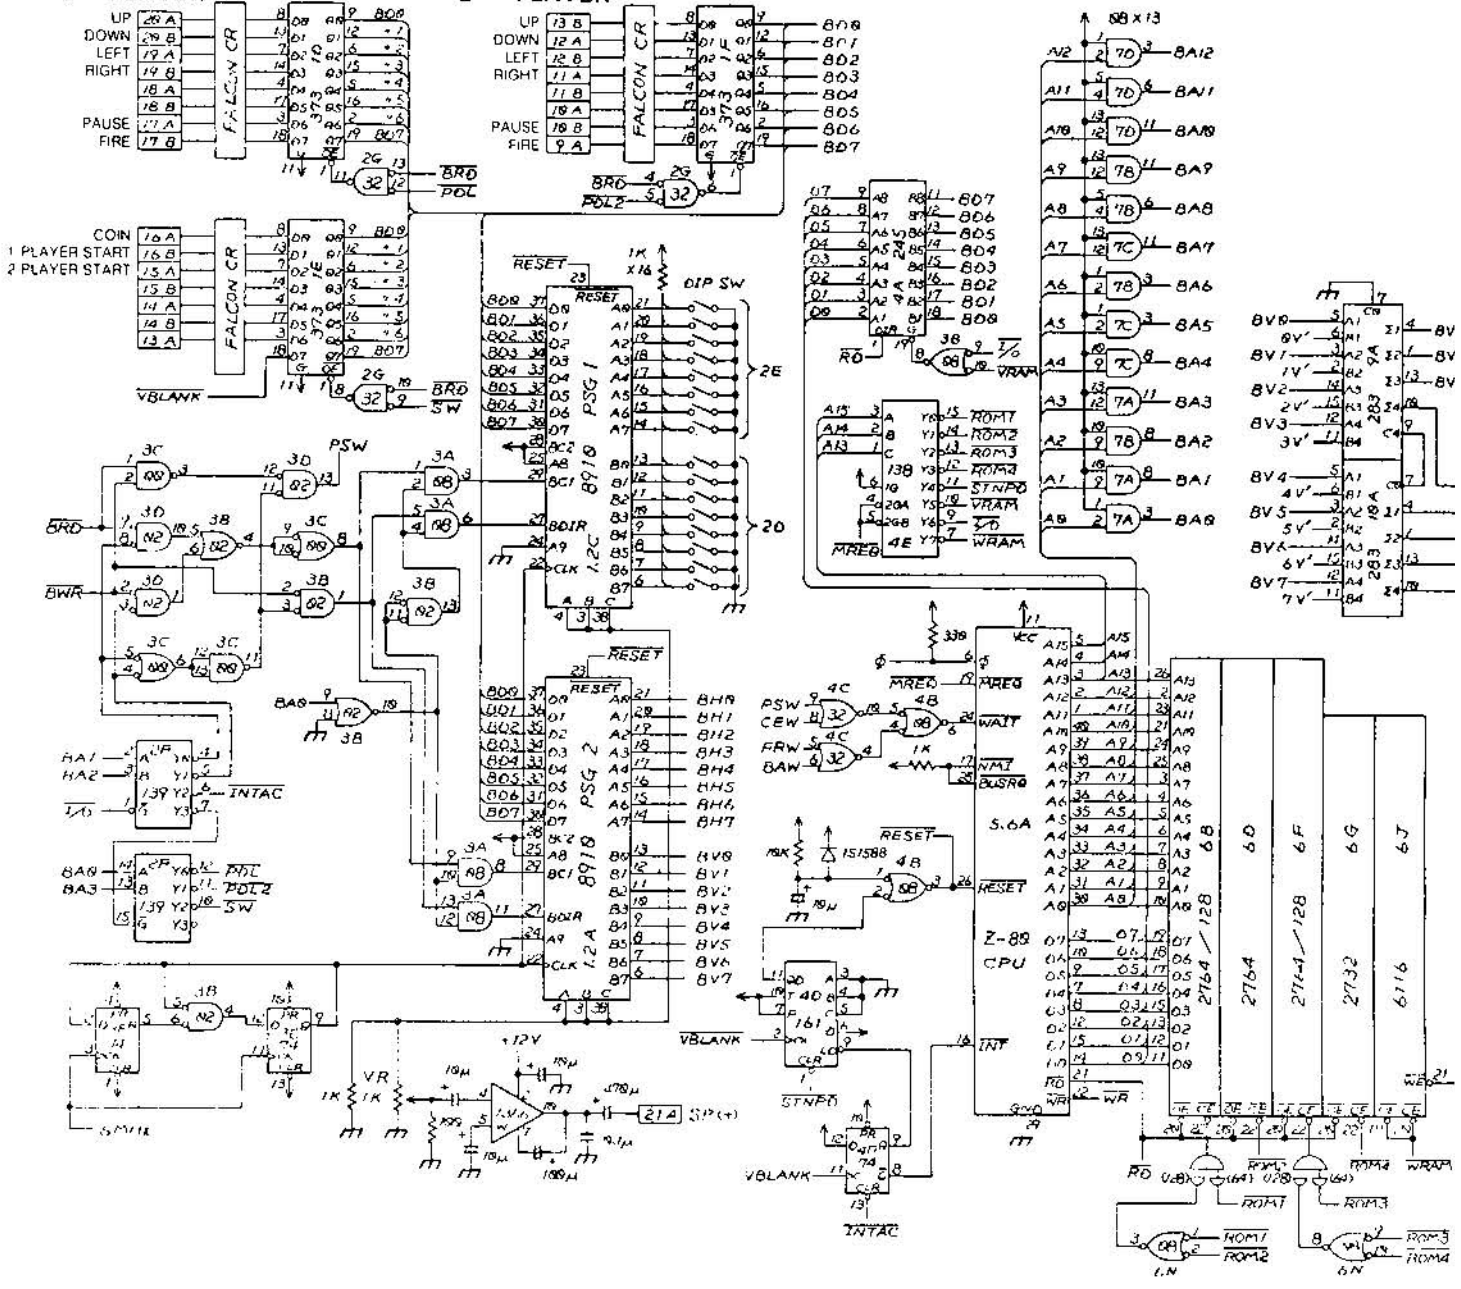

1st PLAYER

2nd PLAYER

(注) ↑ 10. +5V PULL UP 5.1.

9							
8	NOVA - 2001						
7	UPL 83005						
6							