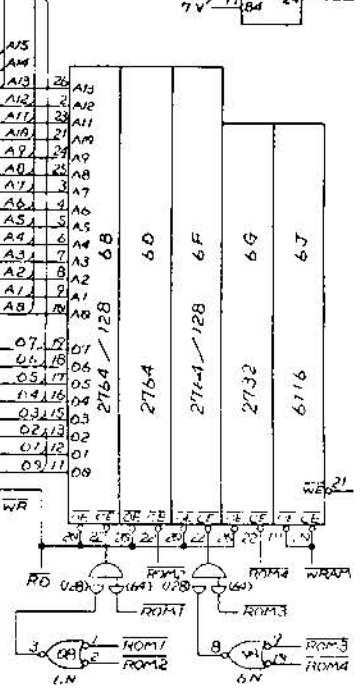

1st PLAYER

2nd PLAYER

(注) ↑ 10. +5V PULL UP 5.1.

9							
8	NOVA - 2001						
7	UPL 83005						
6							