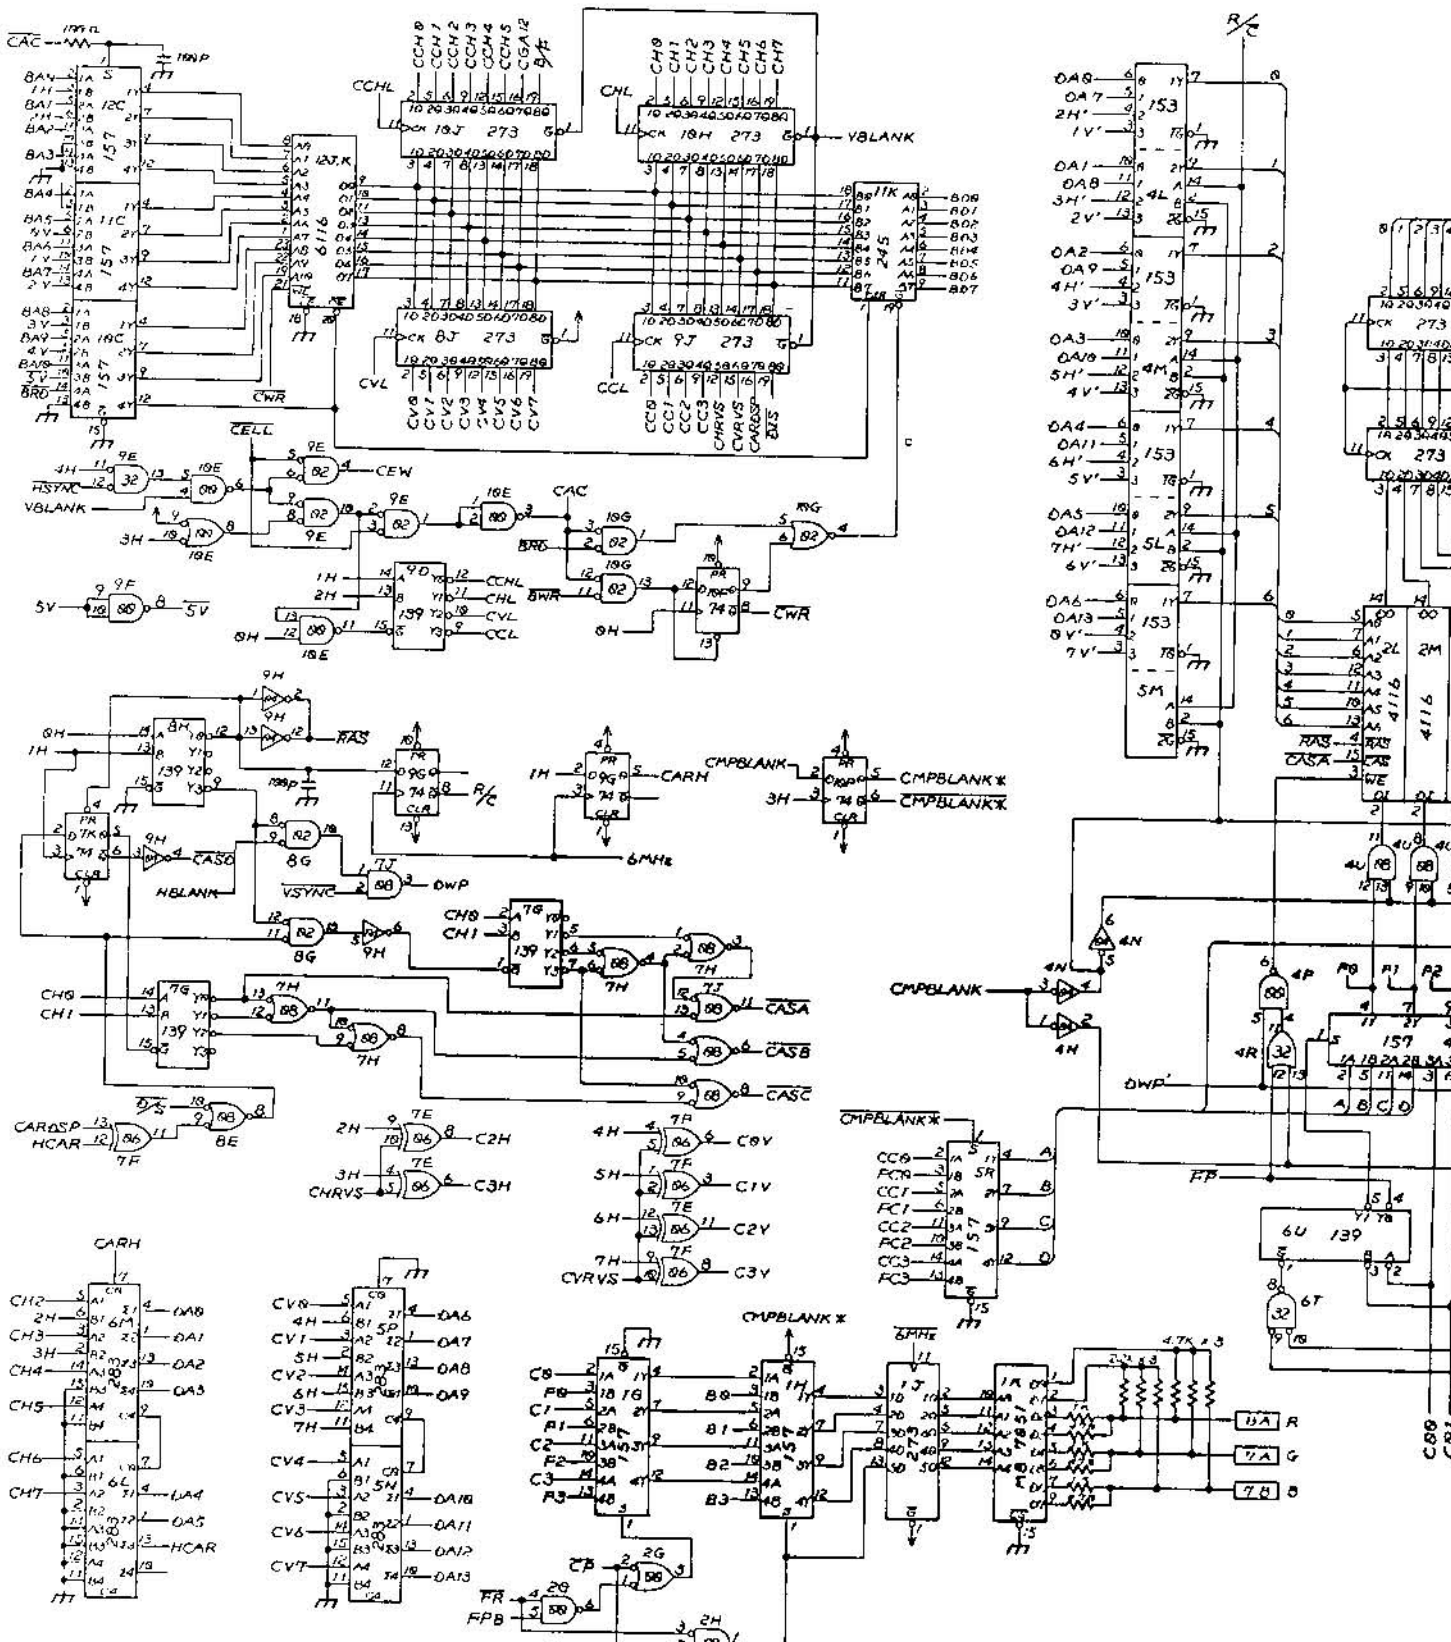

1st PLAYER

2nd PLAYER

(注) ↑ 10. +5V PULL UP 5.1.

9							
8	NOVA - 2001						
7	UPL 83005						
6							