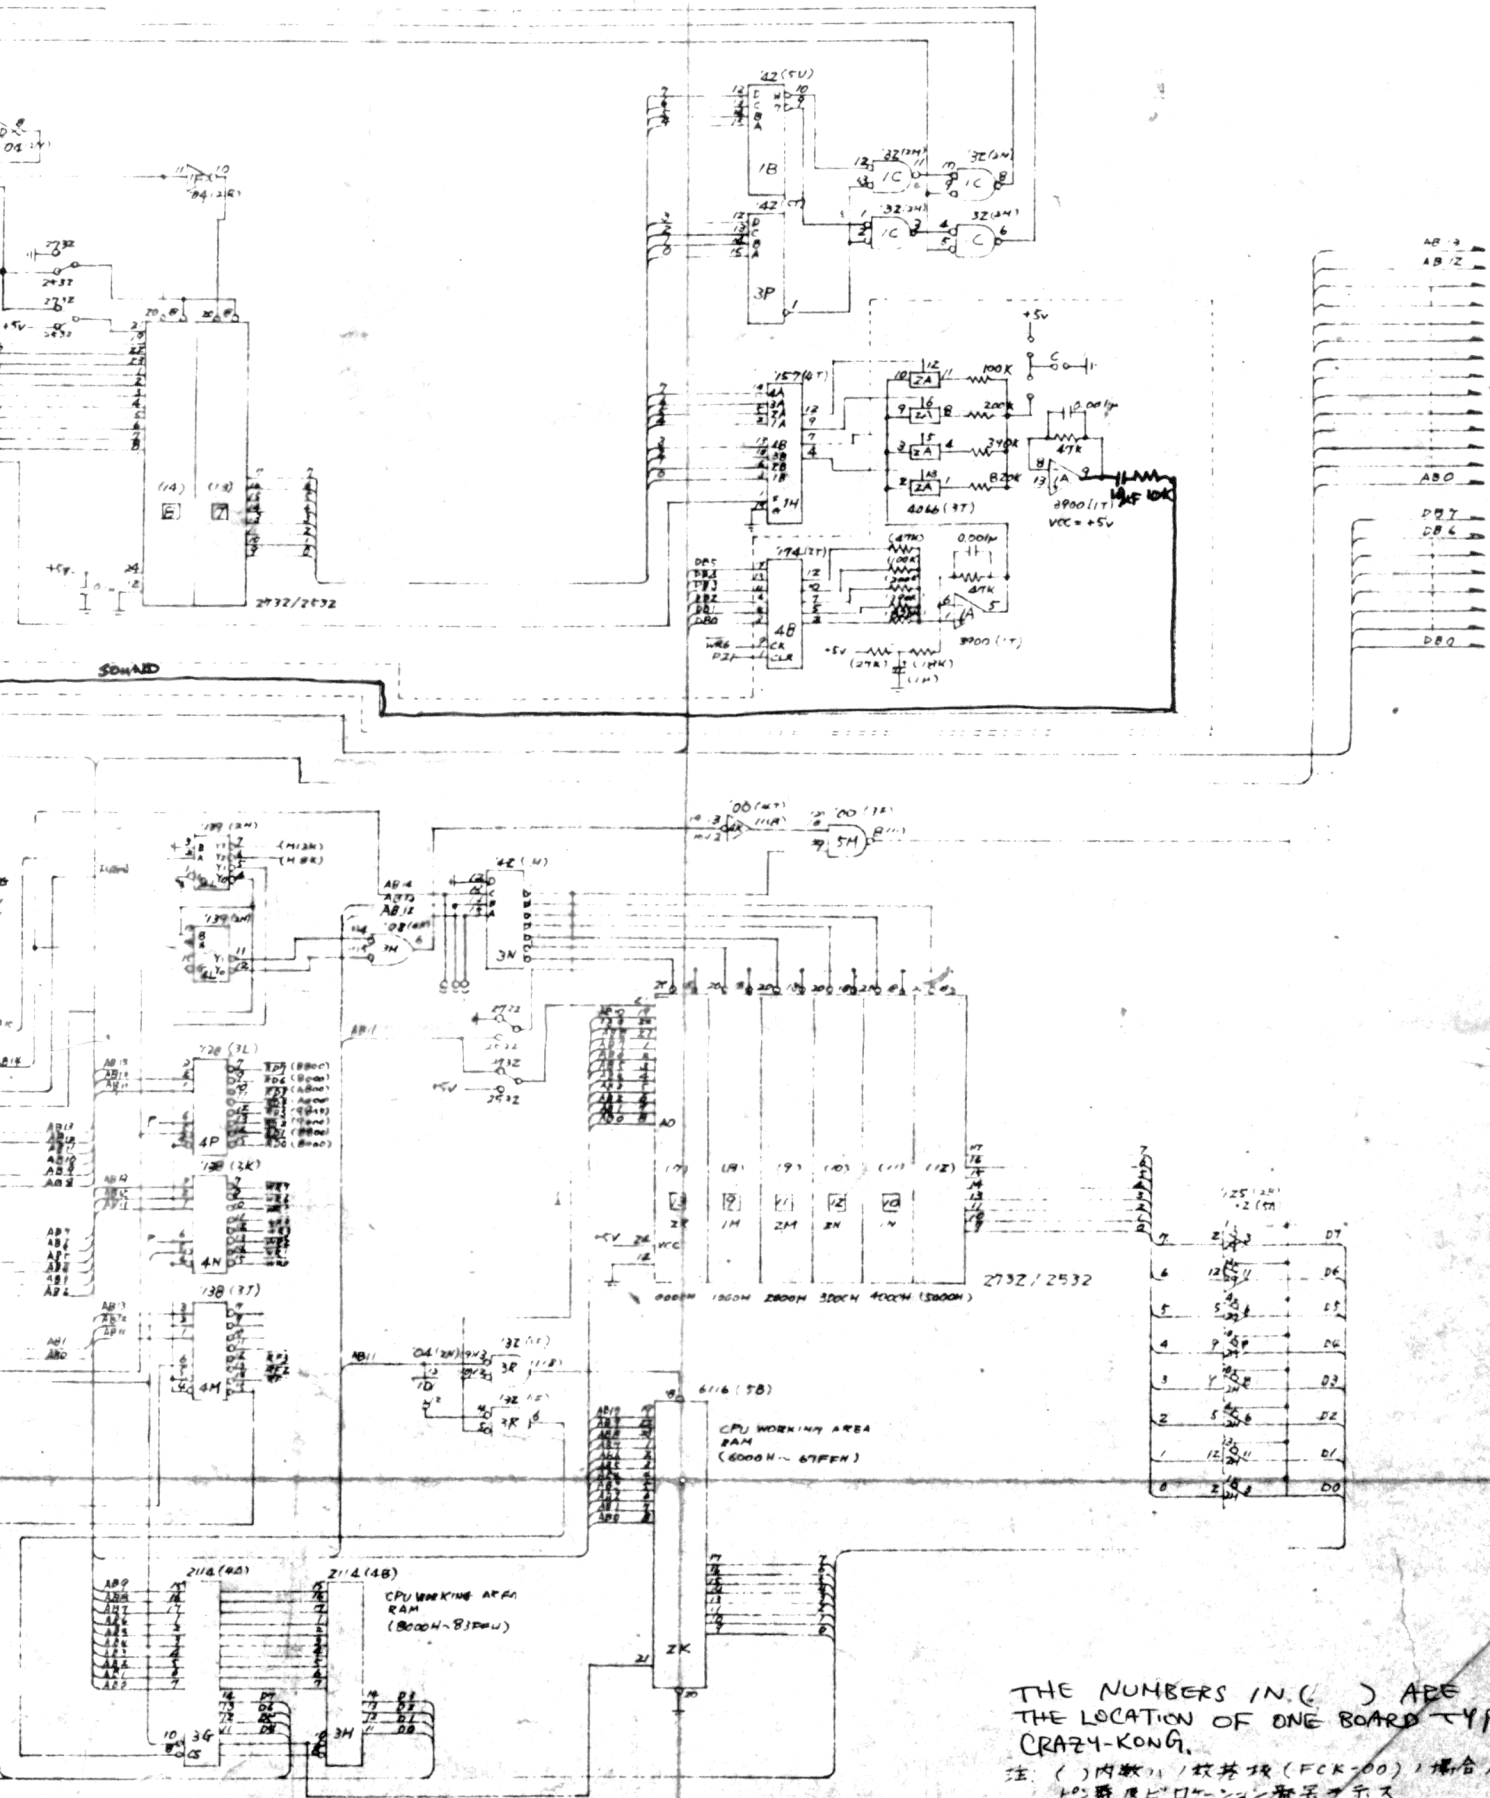

This document has been downloaded from:

The largest resource for amusement machines  
documentation on the world wide web!

**FLIPPERSPILL.COM**

THE NUMBERS IN ( ) ARE THE LOCATION OF ONE BOARD TYPE CRAZY-KONG.  
 注: ( )内数字 / 枚基板 (FCK-00) 1 場合 / 上の番号はロケーション番号を示す