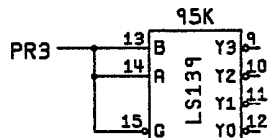

8

7

6

5

(BYPASS)

+5V

D

C

B

A

8

7

6

5