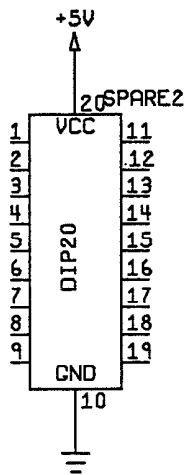

8

7

6

5

(BYPASS)

+5V

D

C

B

A

8

7

6

5