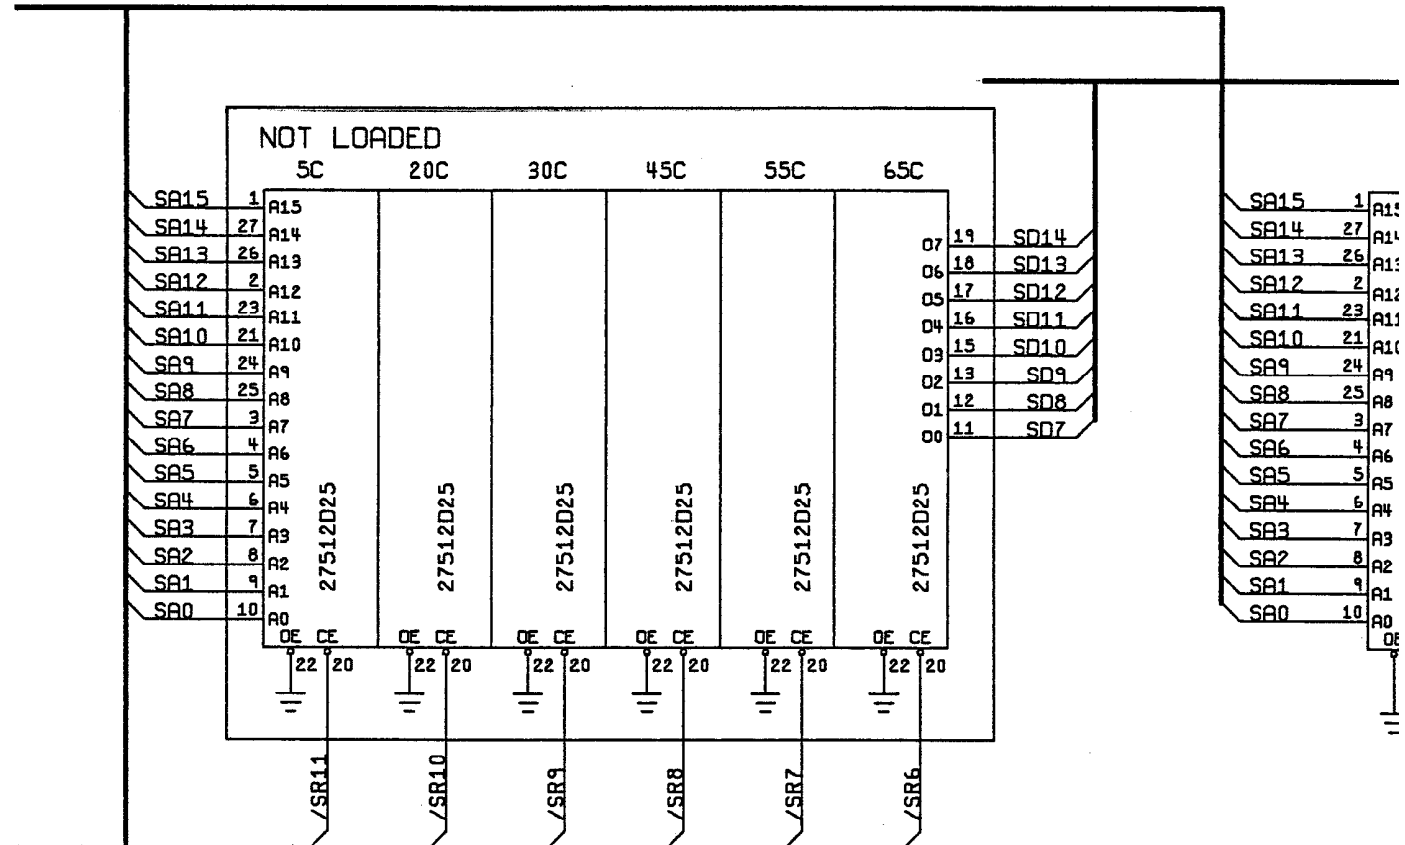

D

C

B

A

ATARI		ATARI GAMES CORP. 673 SYCAMORE DRIVE MILPITAS, CA. 95035
TITLE SCHEMATIC DRIVER SOUND		
SIZE	DRAWING NO.	REV
D	A044427	A
SCALE	SHEET	OF
NONE	5	10

0
1
2
3
4

ATARI		ATARI GAMES CORP. 673 SYCAMORE DRIVE MILPITAS, CA. 95035	
TITLE			
SCHEMATIC DRIVER SOUND			
SIZE	DRAWING NO.	REV	
D	A044427	A	
SCALE	NONE	SHEET 6	OF 10