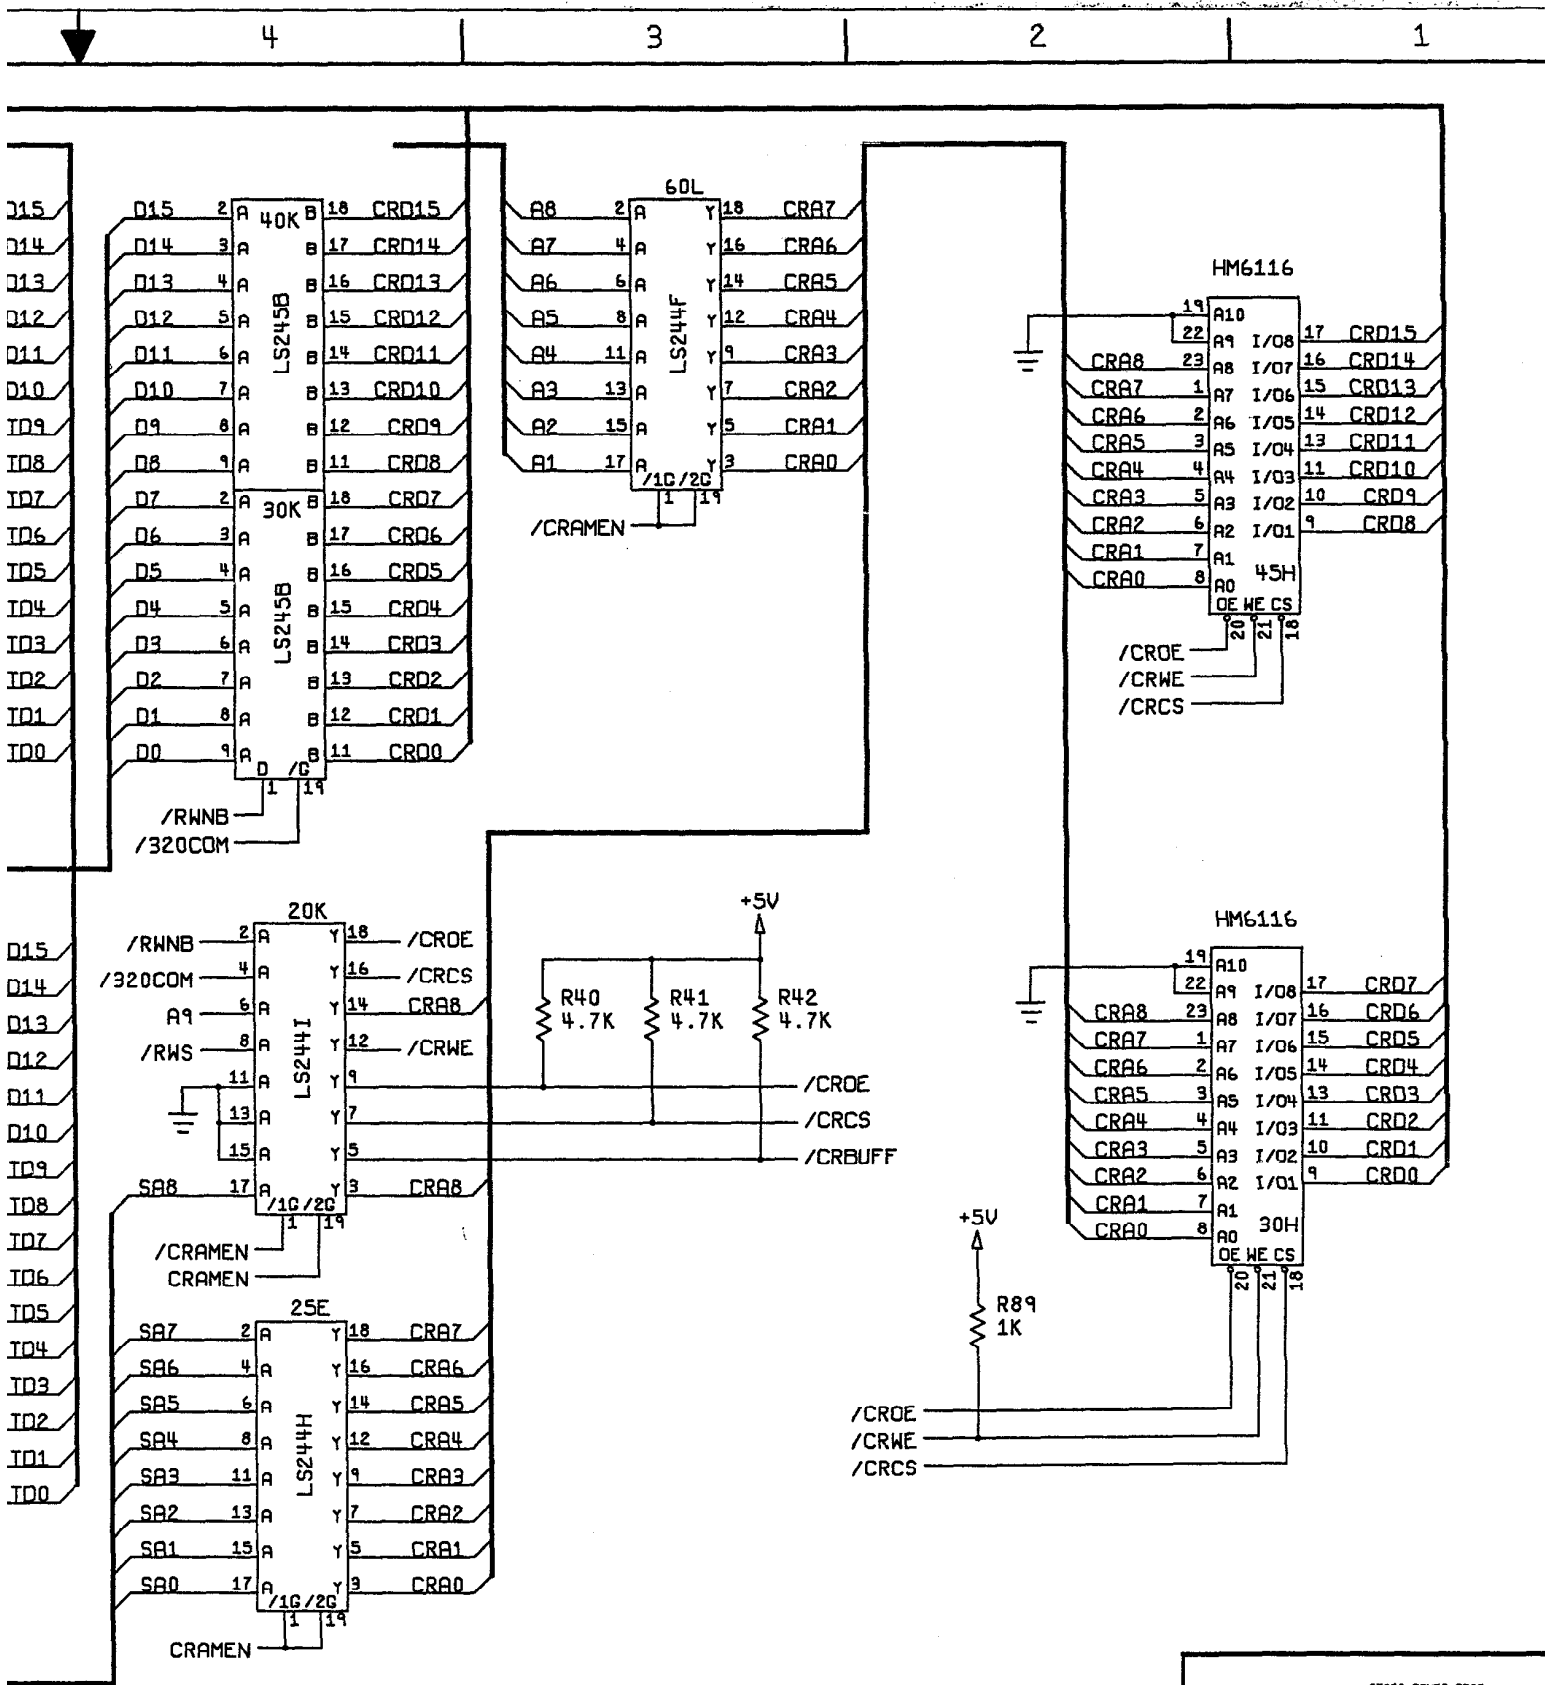

ATARI		ATARI GAMES CORP. 673 SYCAMORE DRIVE MILPITAS, CA. 95035
TITLE SCHEMATIC DRIVER SOUND		
SIZE	DRAWING NO.	REV
D	A044427	A
SCALE	SHEET	OF
NONE	5	10