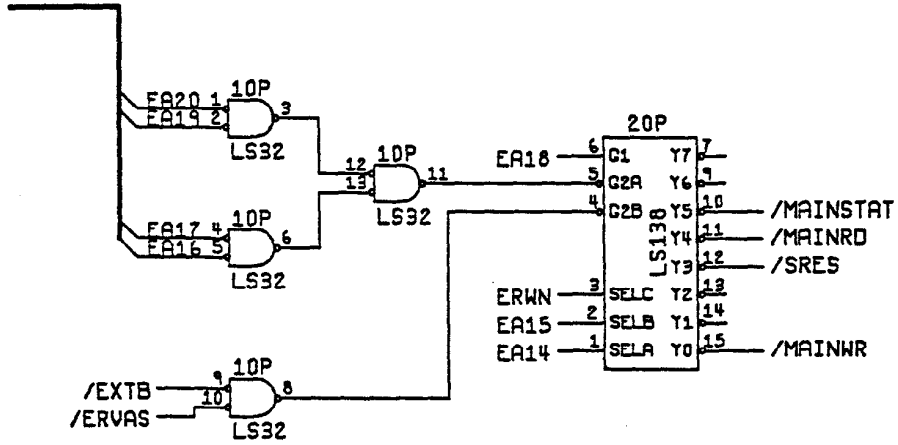

C58
10/35V

C57
.1

-15V

D

J2-8 >

MOUNTING

ATARI		ATARI GAMES CORP. 675 STOPPERS DRIVE MILPITAS, CA. 95035	
TITLE			
SCHEMATIC DRIVER SOUND			
SIZE	DRAWING NO.	REV	
D	A044427	D	
SCALE	NONE	SHEET 2	OF 10

ATARI ATARI GAMES CORP.
675 SYCAMORE DRIVE
MENLO PARK, CA. 94035