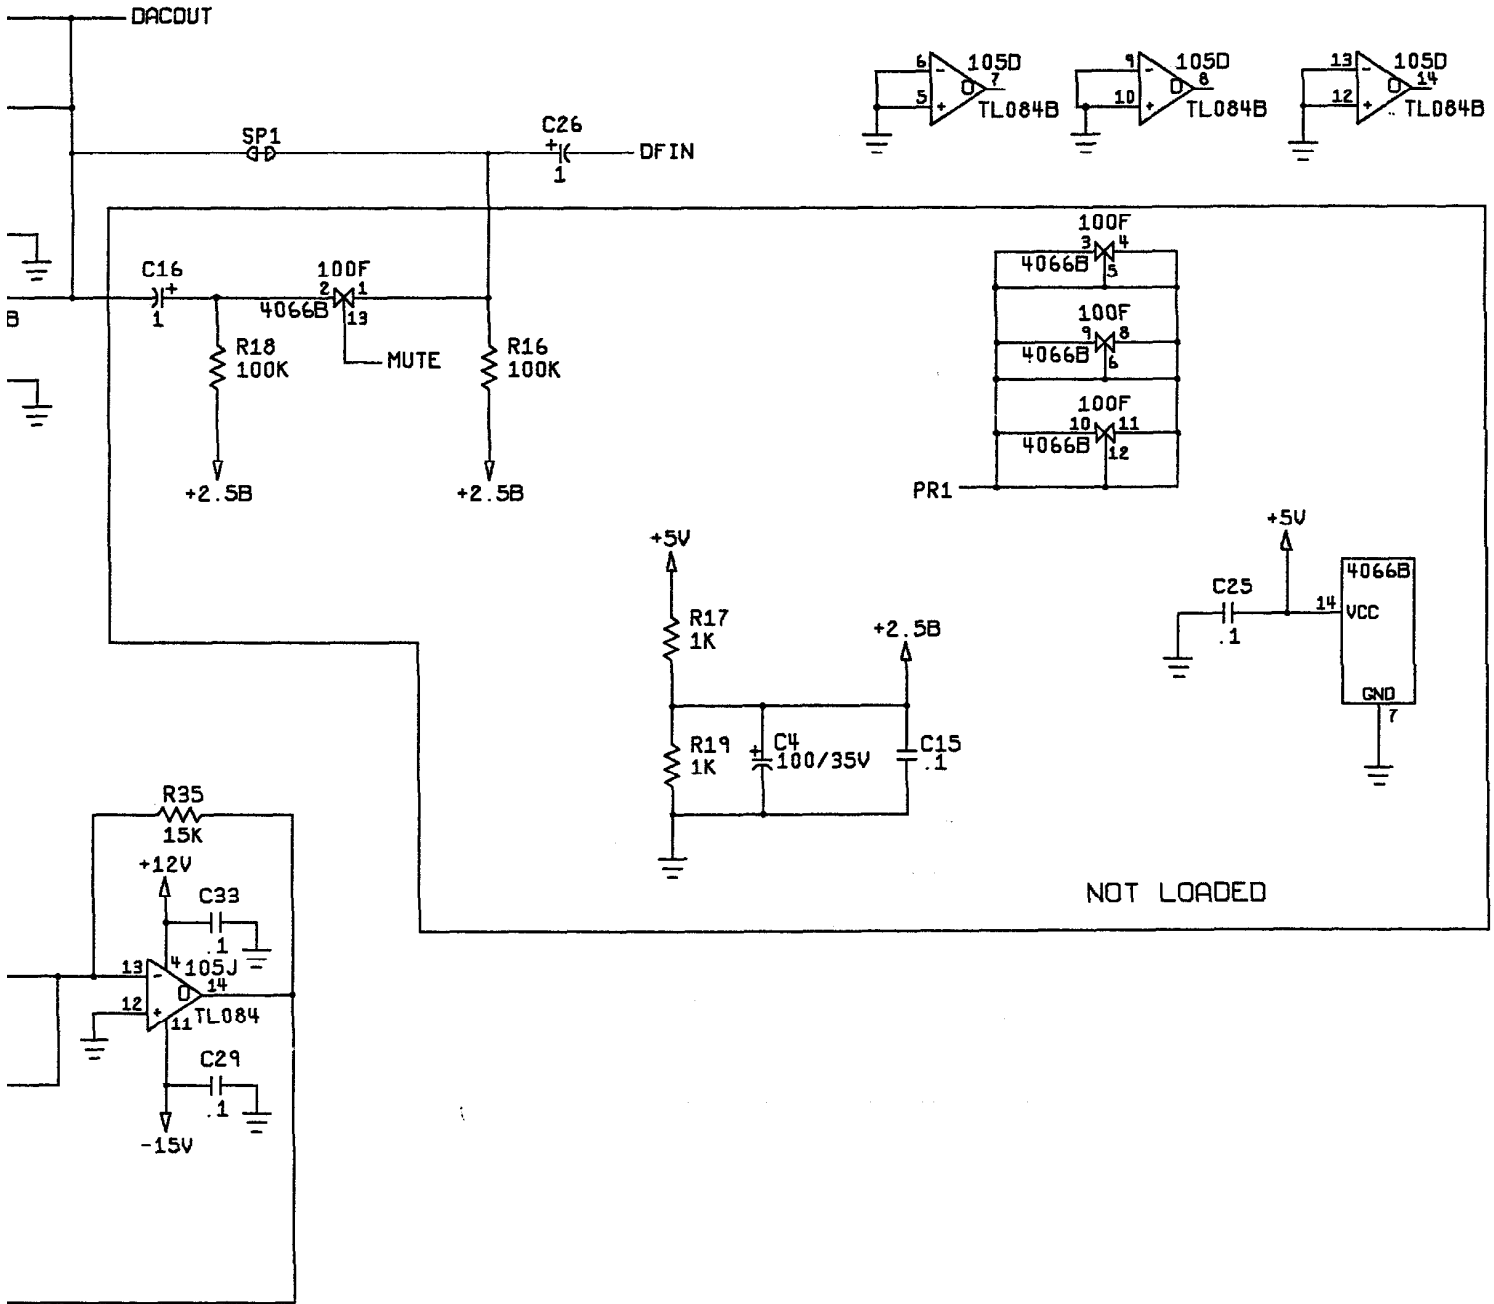

ATARI			ATARI GAMES CORP. 675 SYCAMORE DRIVE MILPITAS, CA. 95035
TITLE			
SCHEMATIC DRIVER SOUND			
SIZE	DRAWING NO.	REV.	
D	A044427	A	
SCALE	NONE	SHEET 7	OF 10