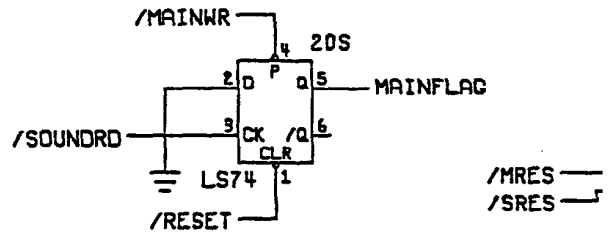

C58
10/35V

C57
.1

-15V

D

J2-8 >

MOUNTING

ATARI		ATARI GAMES CORP. 675 STOPPERS DRIVE MILPITAS, CA. 95035	
TITLE			
SCHEMATIC DRIVER SOUND			
SIZE	DRAWING NO.	REV	
D	A044427	D	
SCALE	NONE	SHEET 2	OF 10

ATARI ATARI GAMES CORP.
675 SYCAMORE DRIVE
MENLO PARK, CA. 94035