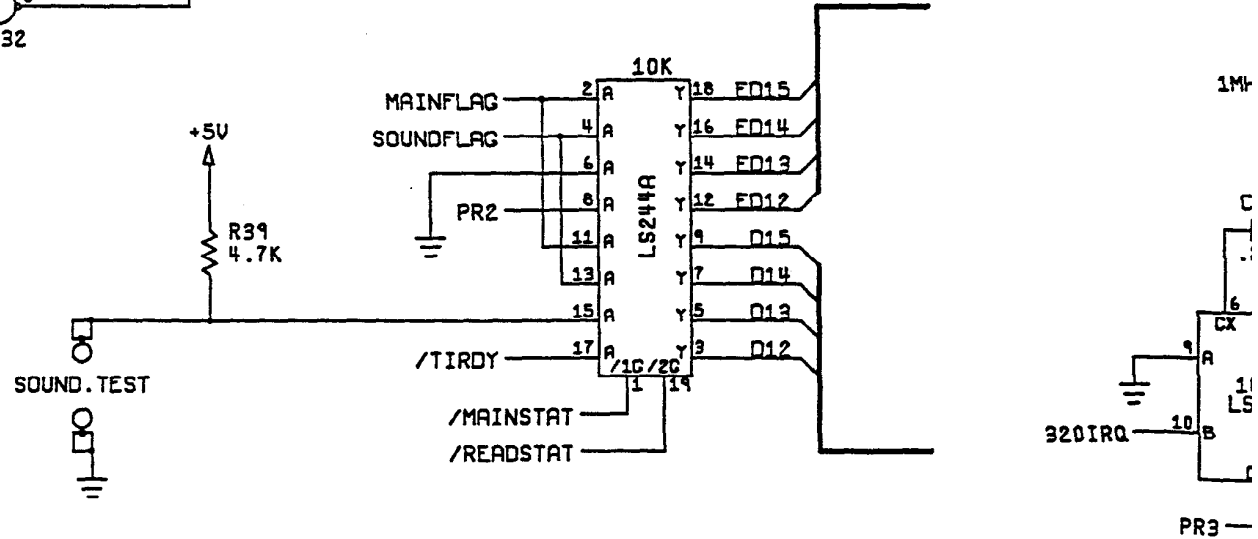

C58
10/35V

C57
.1

-15V

D

J2-8 >

MOUNTING

ATARI		ATARI GAMES CORP. 675 STOPPERS DRIVE MILPITAS, CA. 95035	
TITLE			
SCHEMATIC DRIVER SOUND			
SIZE	DRAWING NO.	REV	
D	A044427	D	
SCALE	NONE	SHEET 2	OF 10

ATARI ATARI GAMES CORP.
675 SYCAMORE DRIVE
MENLO PARK, CA. 94035