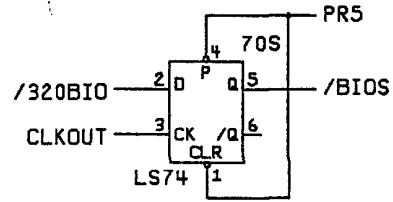

ATARI		ATARI GAMES CORP. 675 STEPHORE DRIVE MILPITAS, CA. 95035
TITLE		
SCHEMATIC DRIVER SOUND		
SIZE	DRAWING NO.	REV
D	A044427	A
SCALE	NONE	SHEET 4 OF 10