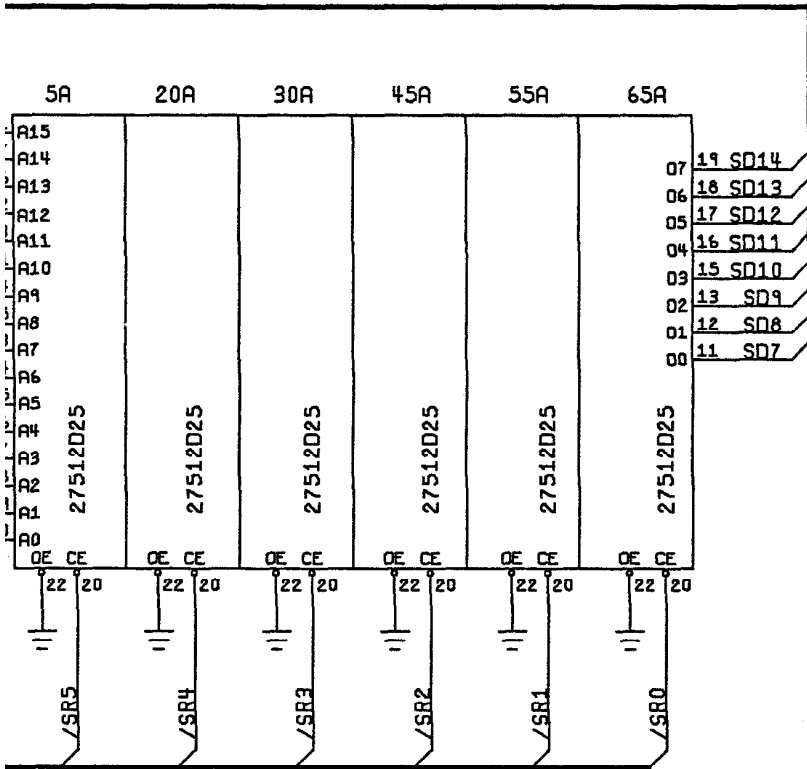

D

C

B

A

ATARI		ATARI GAMES CORP. 673 SYCAMORE DRIVE MILPITAS, CA. 95035
TITLE SCHEMATIC DRIVER SOUND		
SIZE	DRAWING NO.	REV
D	A044427	A
SCALE	SHEET	OF
NONE	5	10

0
1
2
3
4

ATARI		ATARI GAMES CORP. 673 SYCAMORE DRIVE MILPITAS, CA. 95035	
TITLE			
SCHEMATIC DRIVER SOUND			
SIZE	DRAWING NO.	REV	
D	A044427	A	
SCALE	NONE	SHEET 6	OF 10