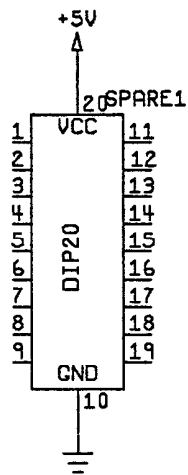

8

7

6

5

(BYPASS)

+5V

D

C

B

A

8

7

6

5