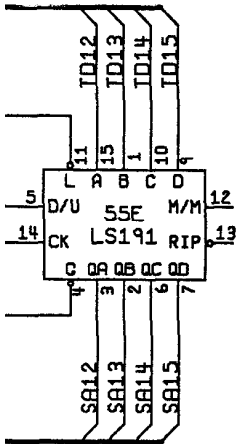

D

C

B

A

ATARI		ATARI GAMES CORP. 673 SYCAMORE DRIVE MILPITAS, CA. 95035
TITLE SCHEMATIC DRIVER SOUND		
SIZE	DRAWING NO.	REV
D	A044427	A
SCALE	SHEET	OF
NONE	5	10

0
1
2
3
4

ATARI		ATARI GAMES CORP. 673 SYCAMORE DRIVE MILPITAS, CA. 95035	
TITLE			
SCHEMATIC DRIVER SOUND			
SIZE	DRAWING NO.	REV	
D	A044427	A	
SCALE	NONE	SHEET 6	OF 10