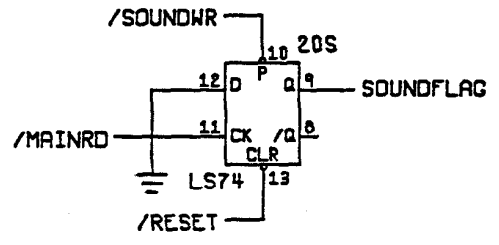

C58
10/35V

C57
.1

-15V

D

J2-8 >

MOUNTING

ATARI		ATARI GAMES CORP. 675 STOPPERS DRIVE MILPITAS, CA. 95035	
TITLE			
SCHEMATIC DRIVER SOUND			
SIZE	DRAWING NO.	REV	
D	A044427	D	
SCALE	NONE	SHEET 2	OF 10

ATARI ATARI GAMES CORP.
675 SYCAMORE DRIVE
MENLO PARK, CA. 94035