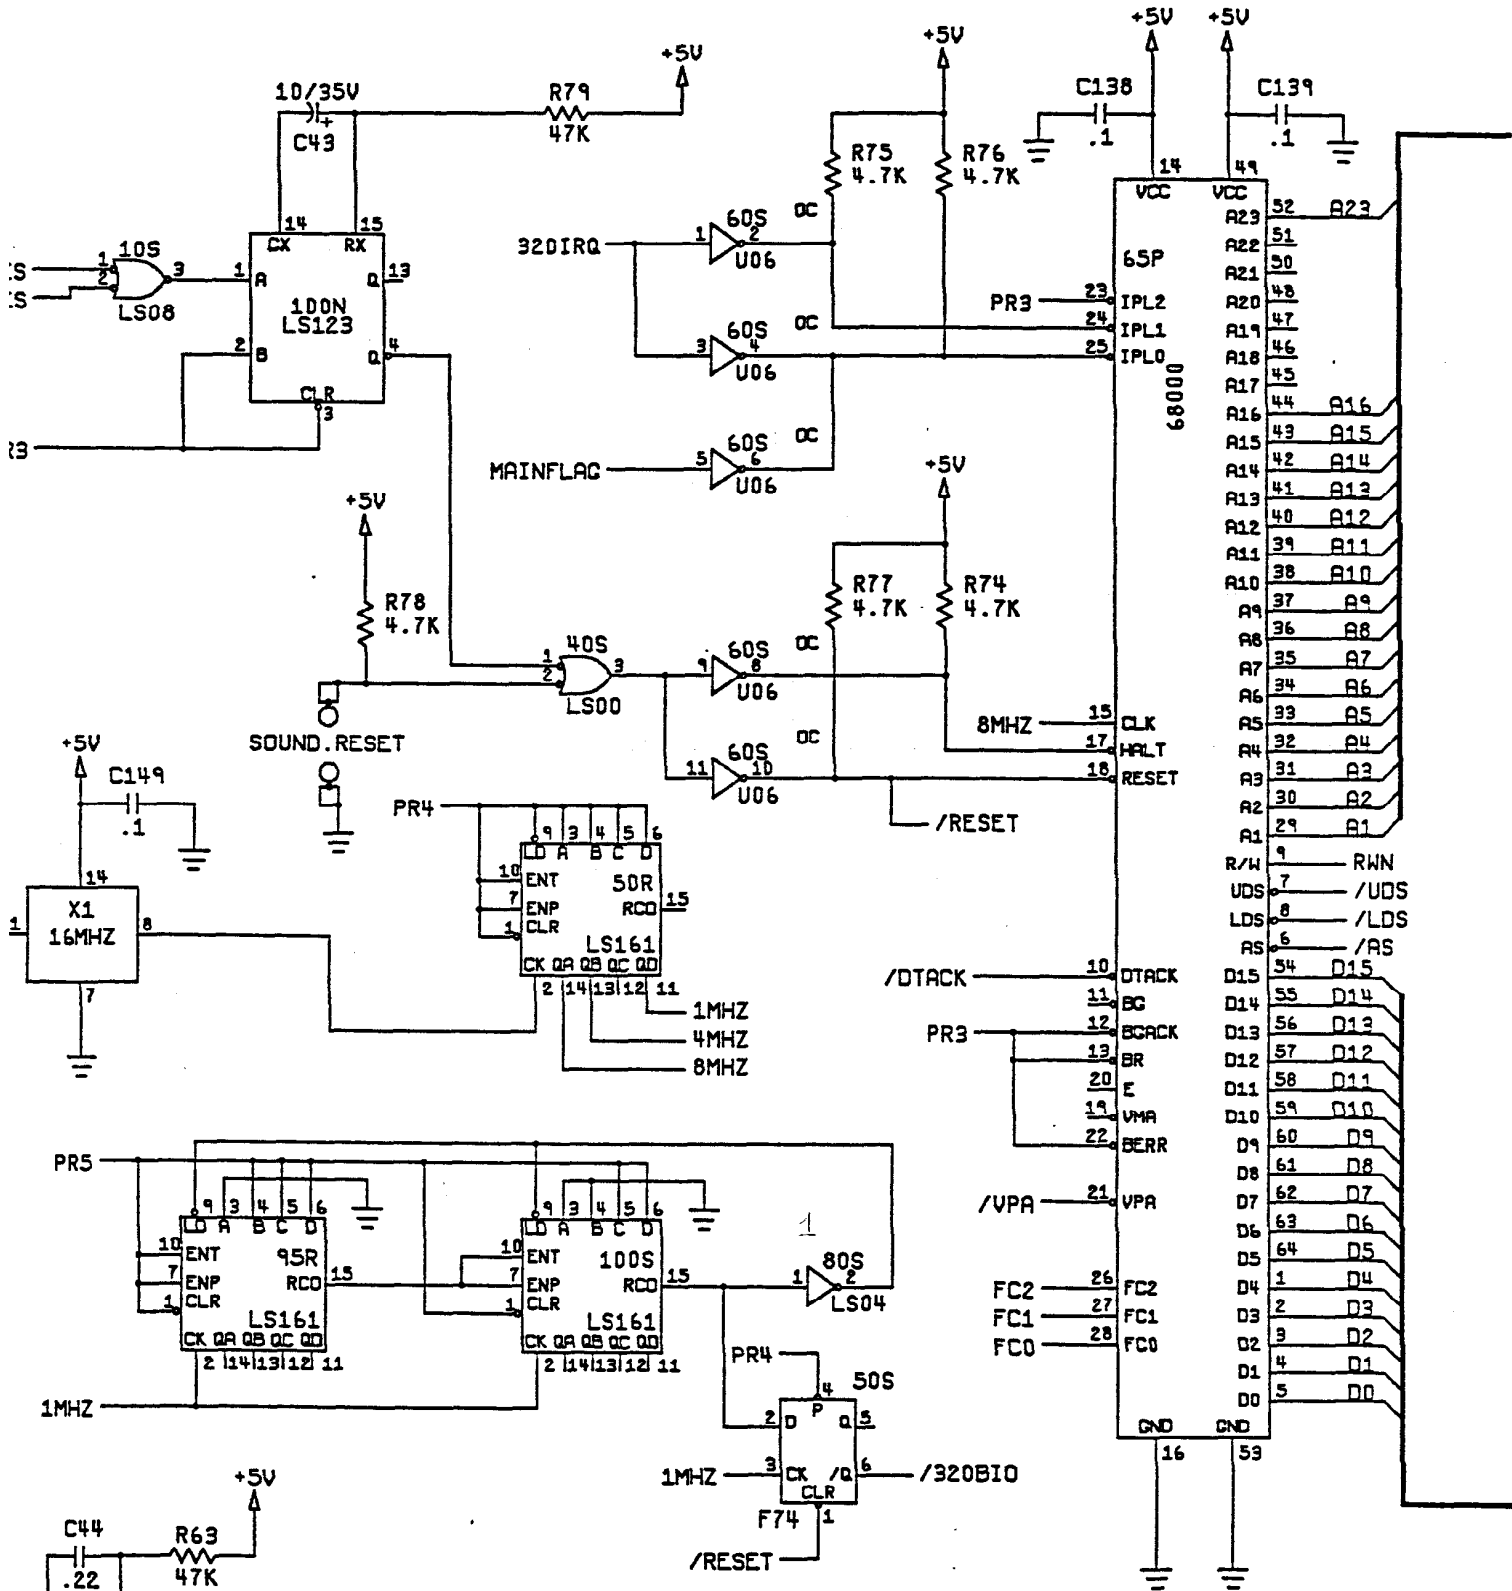

C58
10/35V

C57
.1

-15V

D

J2-8 >

MOUNTING

ATARI		ATARI GAMES CORP. 675 STOPPERS DRIVE MILPITAS, CA. 95035	
TITLE			
SCHEMATIC DRIVER SOUND			
SIZE	DRAWING NO.	REV	
D	A044427	D	
SCALE	NONE	SHEET 2	OF 10

ATARI ATARI GAMES CORP.
675 SYCAMORE DRIVE
MENLO PARK, CA. 94035