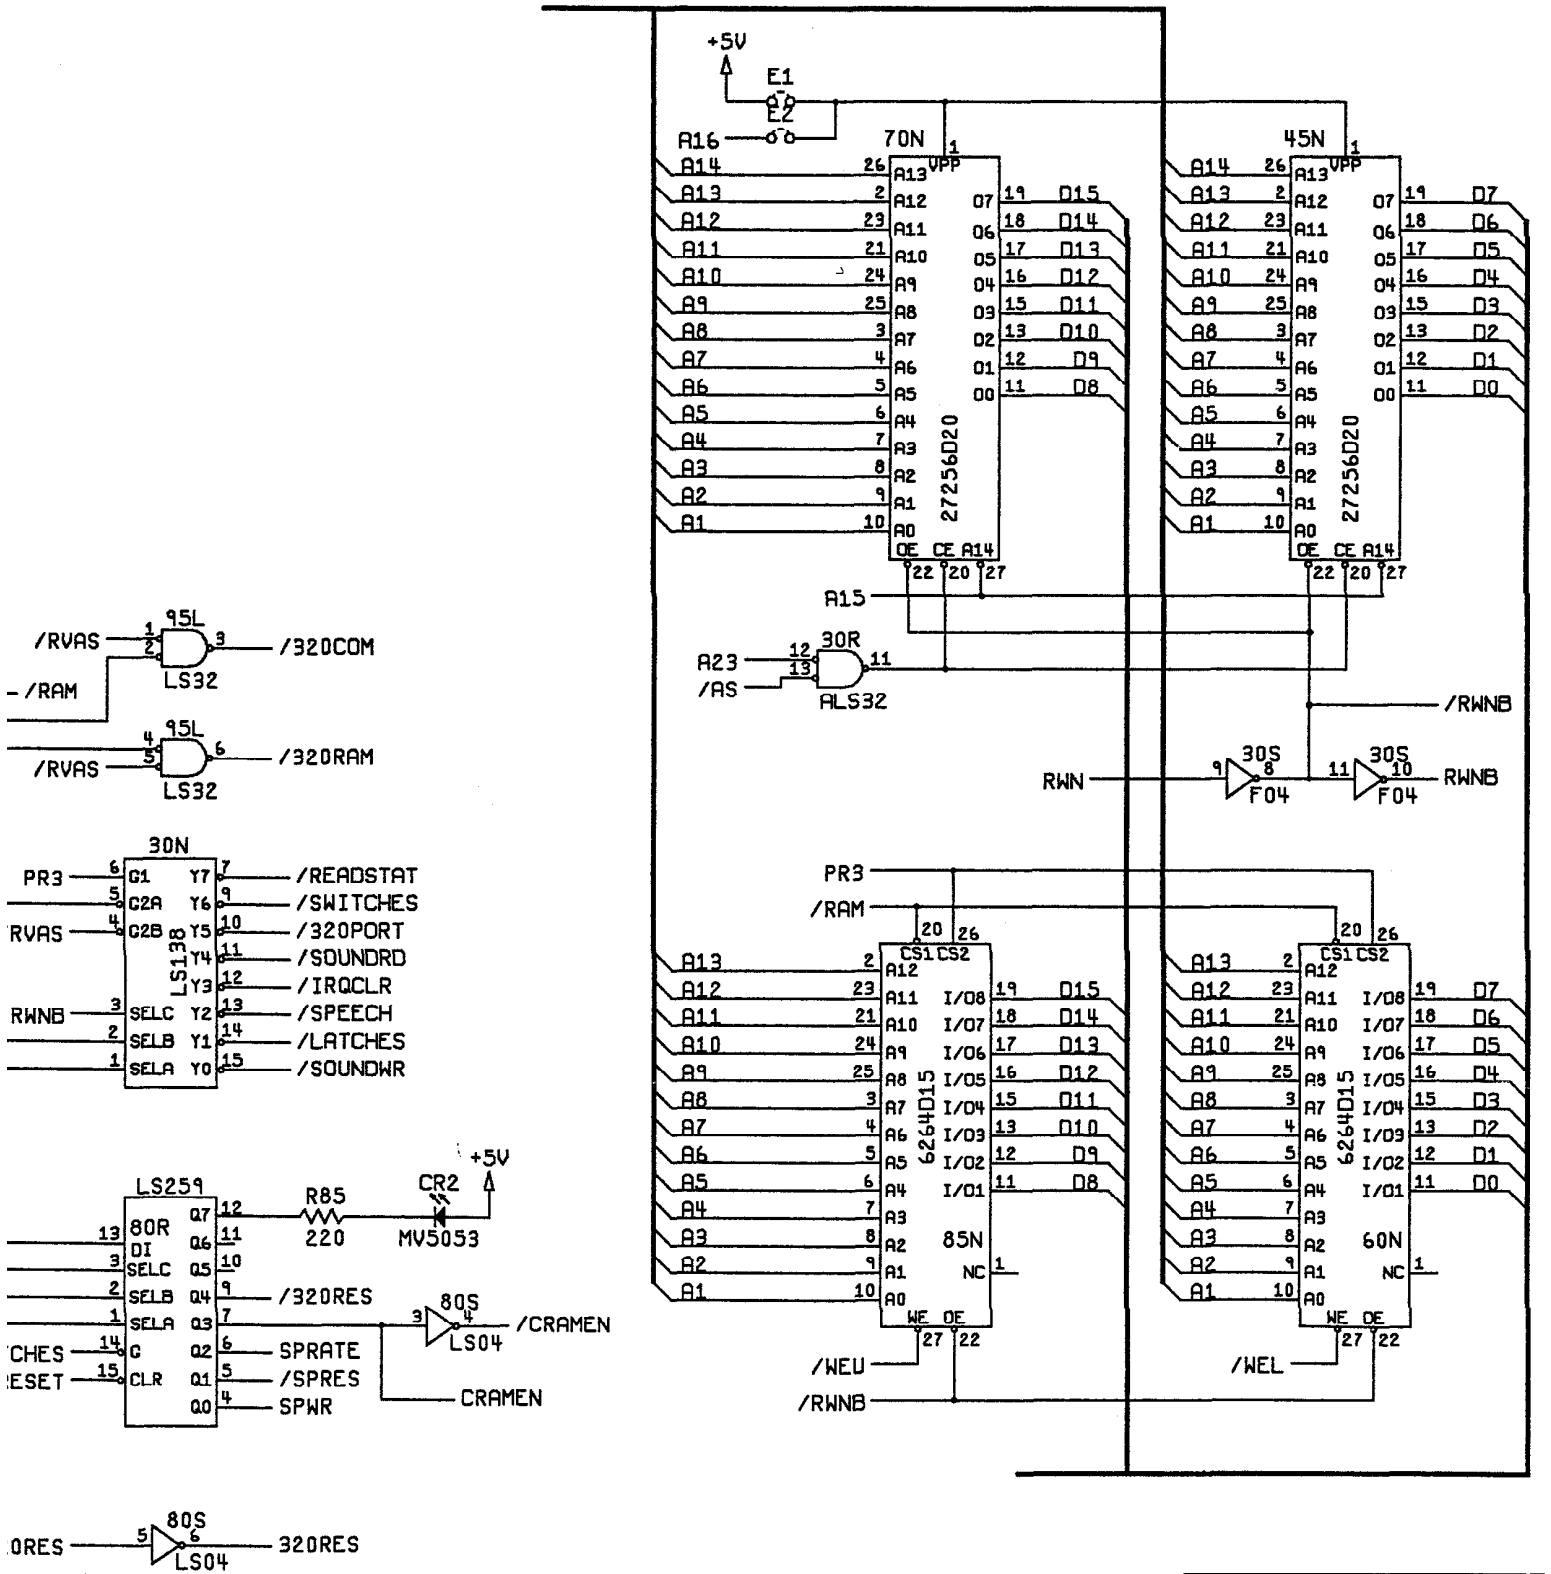

ATARI ATARI GAMES CORP.
675 SYCAMORE DRIVE
MENLO PARK, CA. 94035

TITLE
**SCHEMATIC
DRIVER SOUND**

SIZE D	DRAWING NO. A044427	REV A
SCALE NONE	SHEET 3	OF 10