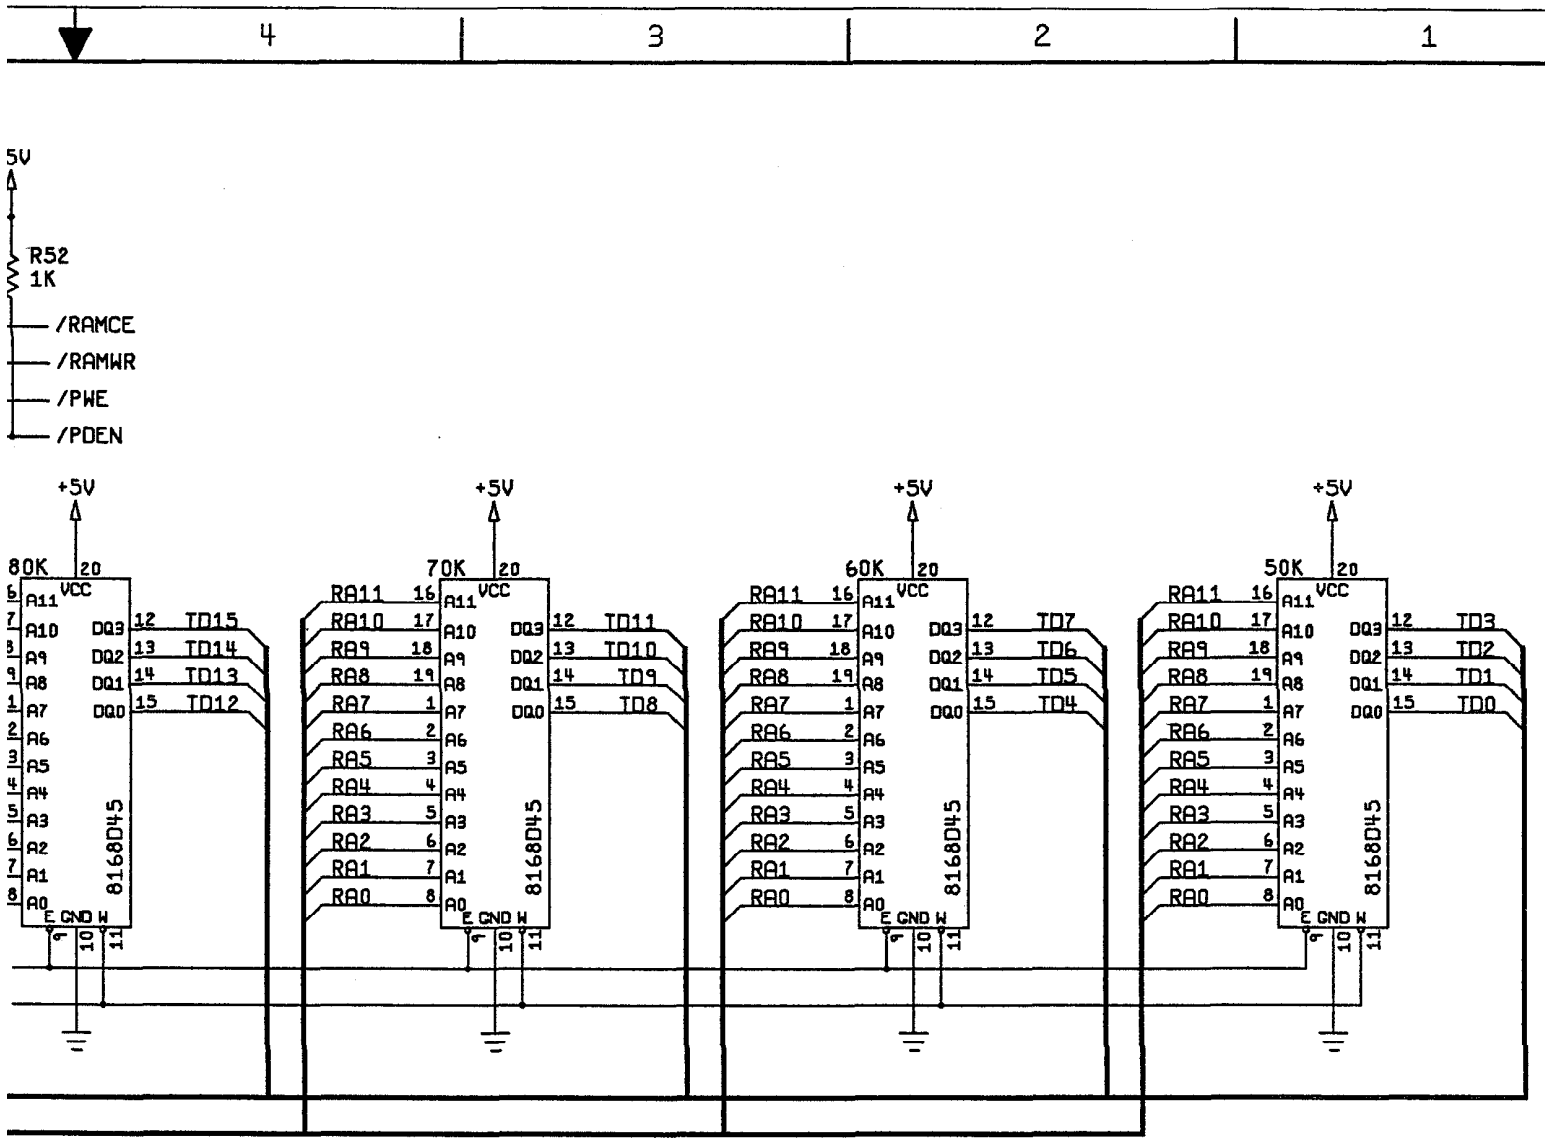

TITLE
**SCHEMATIC
DRIVER SOUND**

SIZE D	DRAWING NO. A044427	REV A
SCALE NONE	SHEET 3	OF 10

ATARI		ATARI GAMES CORP. 675 STEPHORE DRIVE MILPITAS, CA. 95035
TITLE		
SCHEMATIC DRIVER SOUND		
SIZE	DRAWING NO.	REV
D	A044427	A
SCALE	NONE	SHEET 4 OF 10