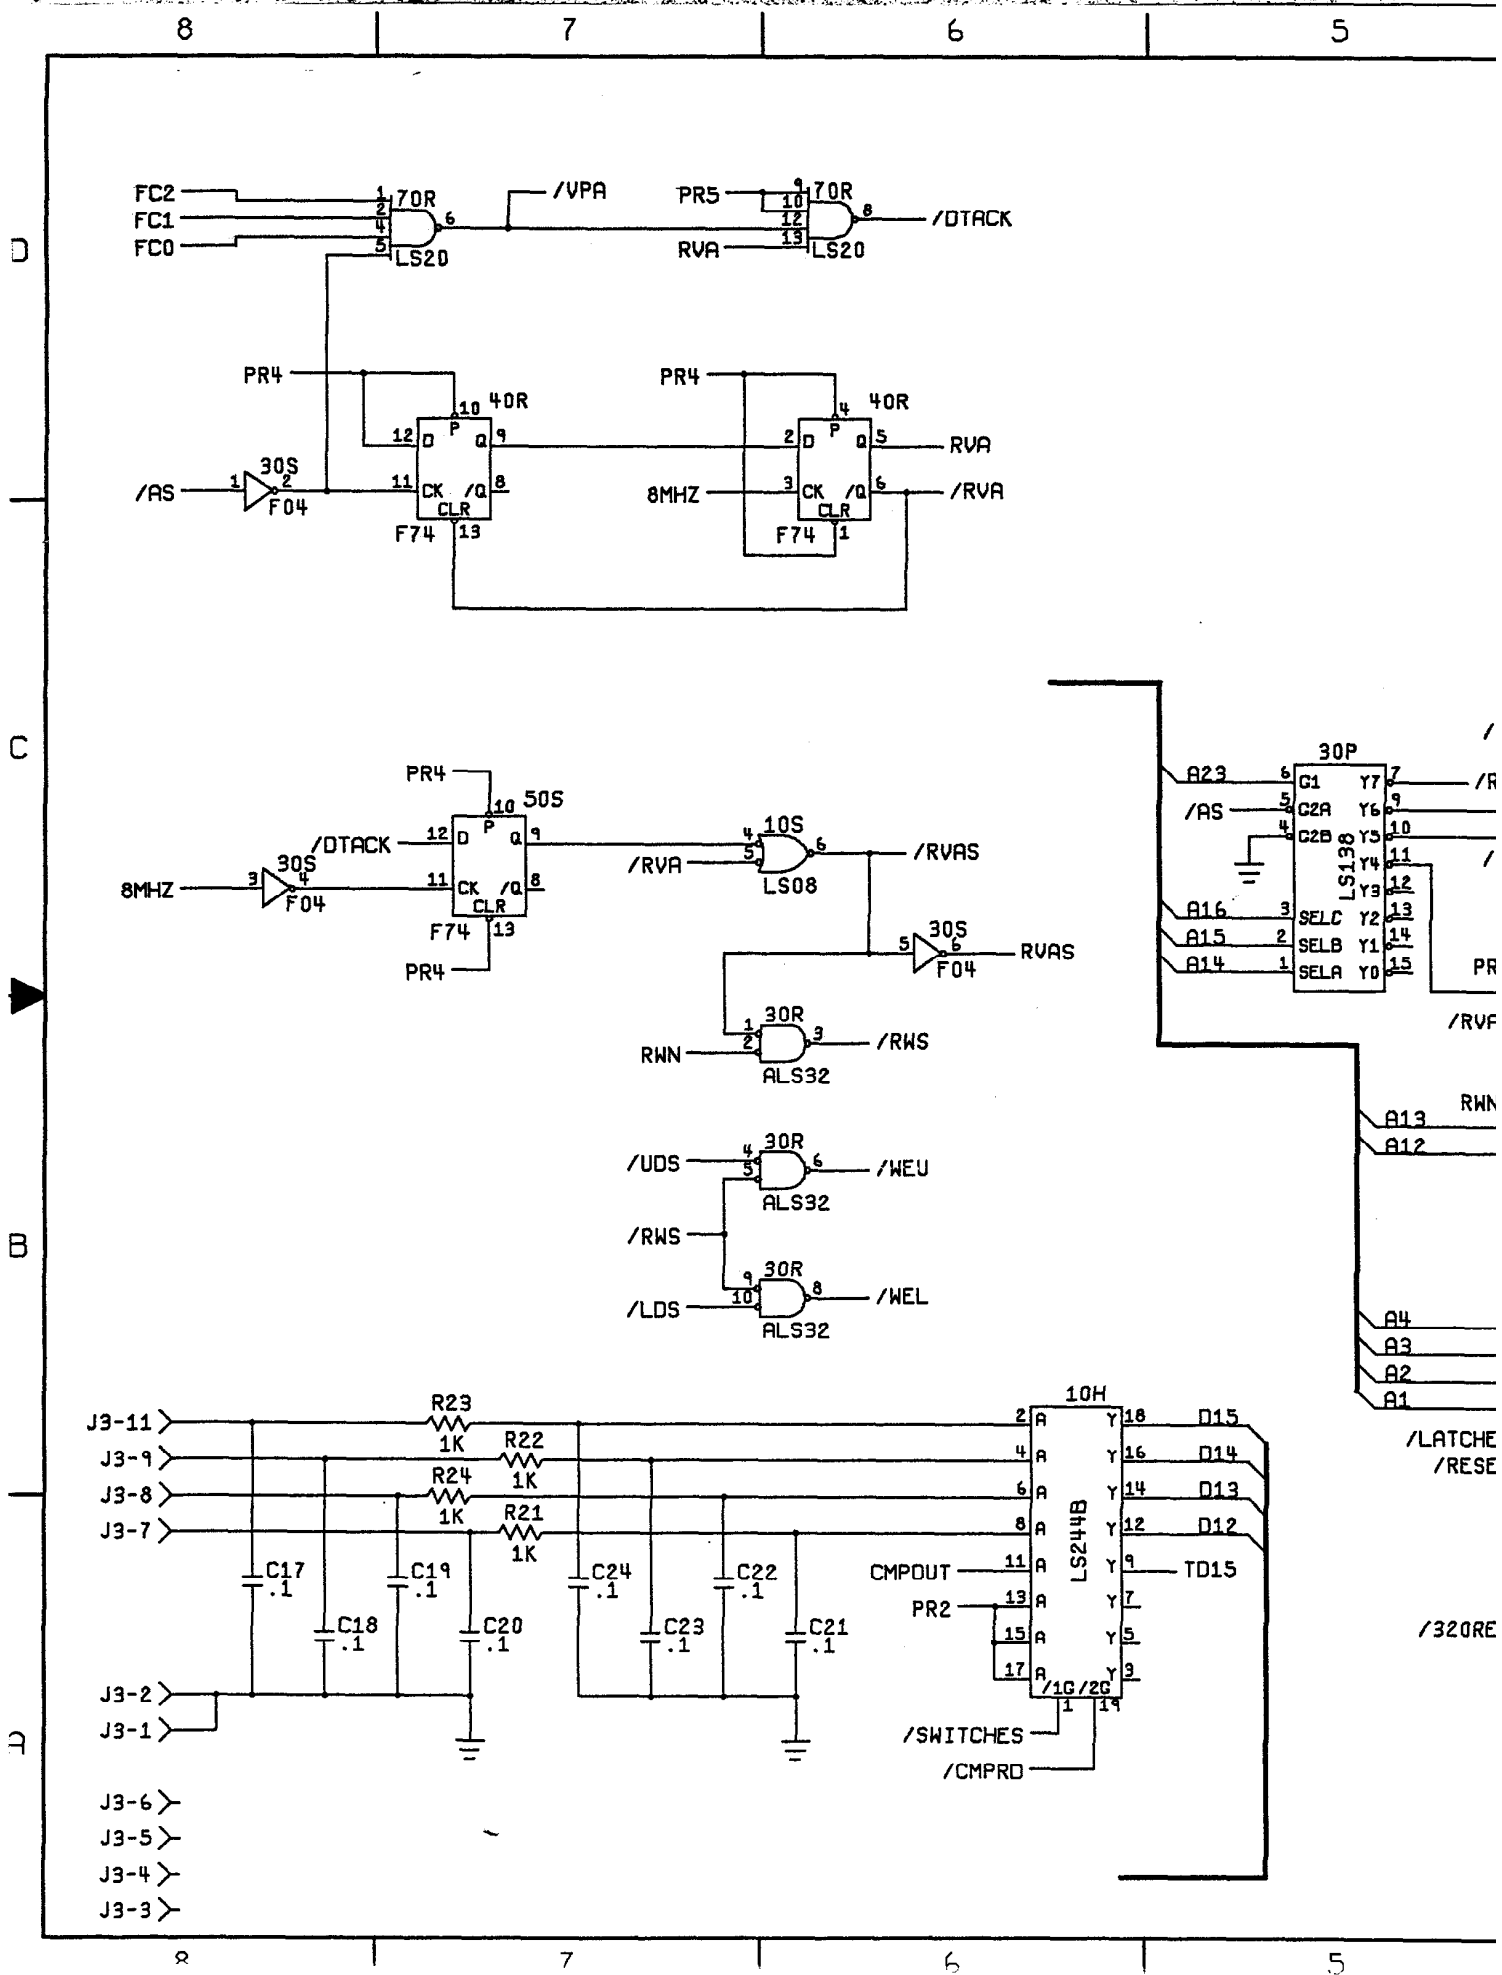

C58
10/35V

C57
.1

-15V

D

J2-8 >

MOUNTING

ATARI		ATARI GAMES CORP. 675 STOPPERS DRIVE MILPITAS, CA. 95035	
TITLE			
SCHEMATIC DRIVER SOUND			
SIZE	DRAWING NO.	REV	
D	A044427	D	
SCALE	NONE	SHEET 2	OF 10

ATARI ATARI GAMES CORP.
675 SYCAMORE DRIVE
MENLO PARK, CA. 94035