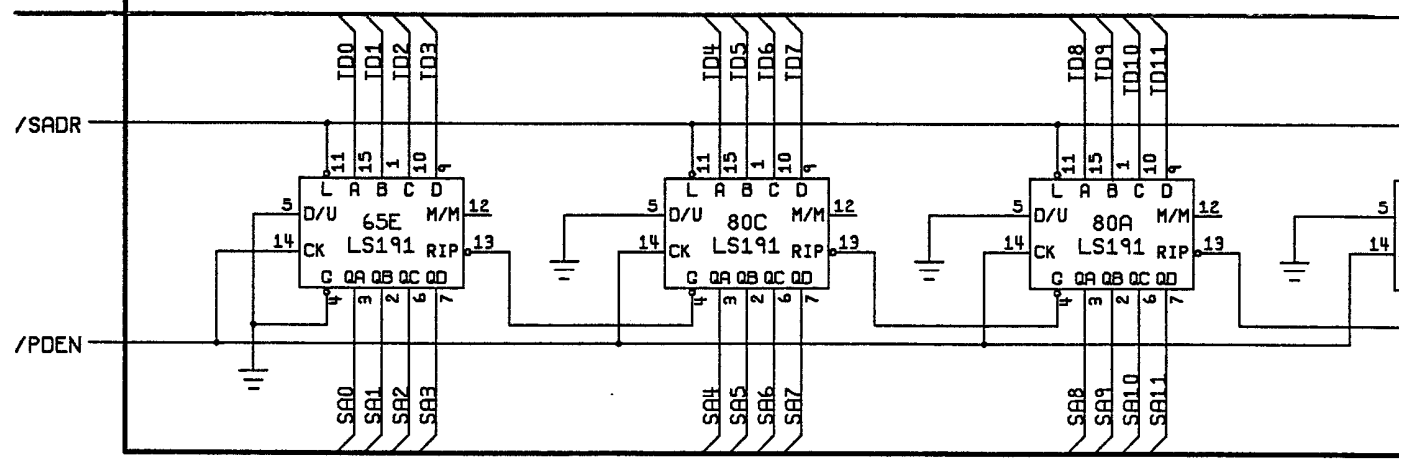

D

C

B

A

ATARI		ATARI GAMES CORP. 673 SYCAMORE DRIVE MILPITAS, CA. 95035
TITLE SCHEMATIC DRIVER SOUND		
SIZE	DRAWING NO.	REV
D	A044427	A
SCALE	SHEET	OF
NONE	5	10

0
1
2
3
4

ATARI		ATARI GAMES CORP. 673 SYCAMORE DRIVE MILPITAS, CA. 95035	
TITLE			
SCHEMATIC DRIVER SOUND			
SIZE	DRAWING NO.	REV	
D	A044427	A	
SCALE	NONE	SHEET 6	OF 10