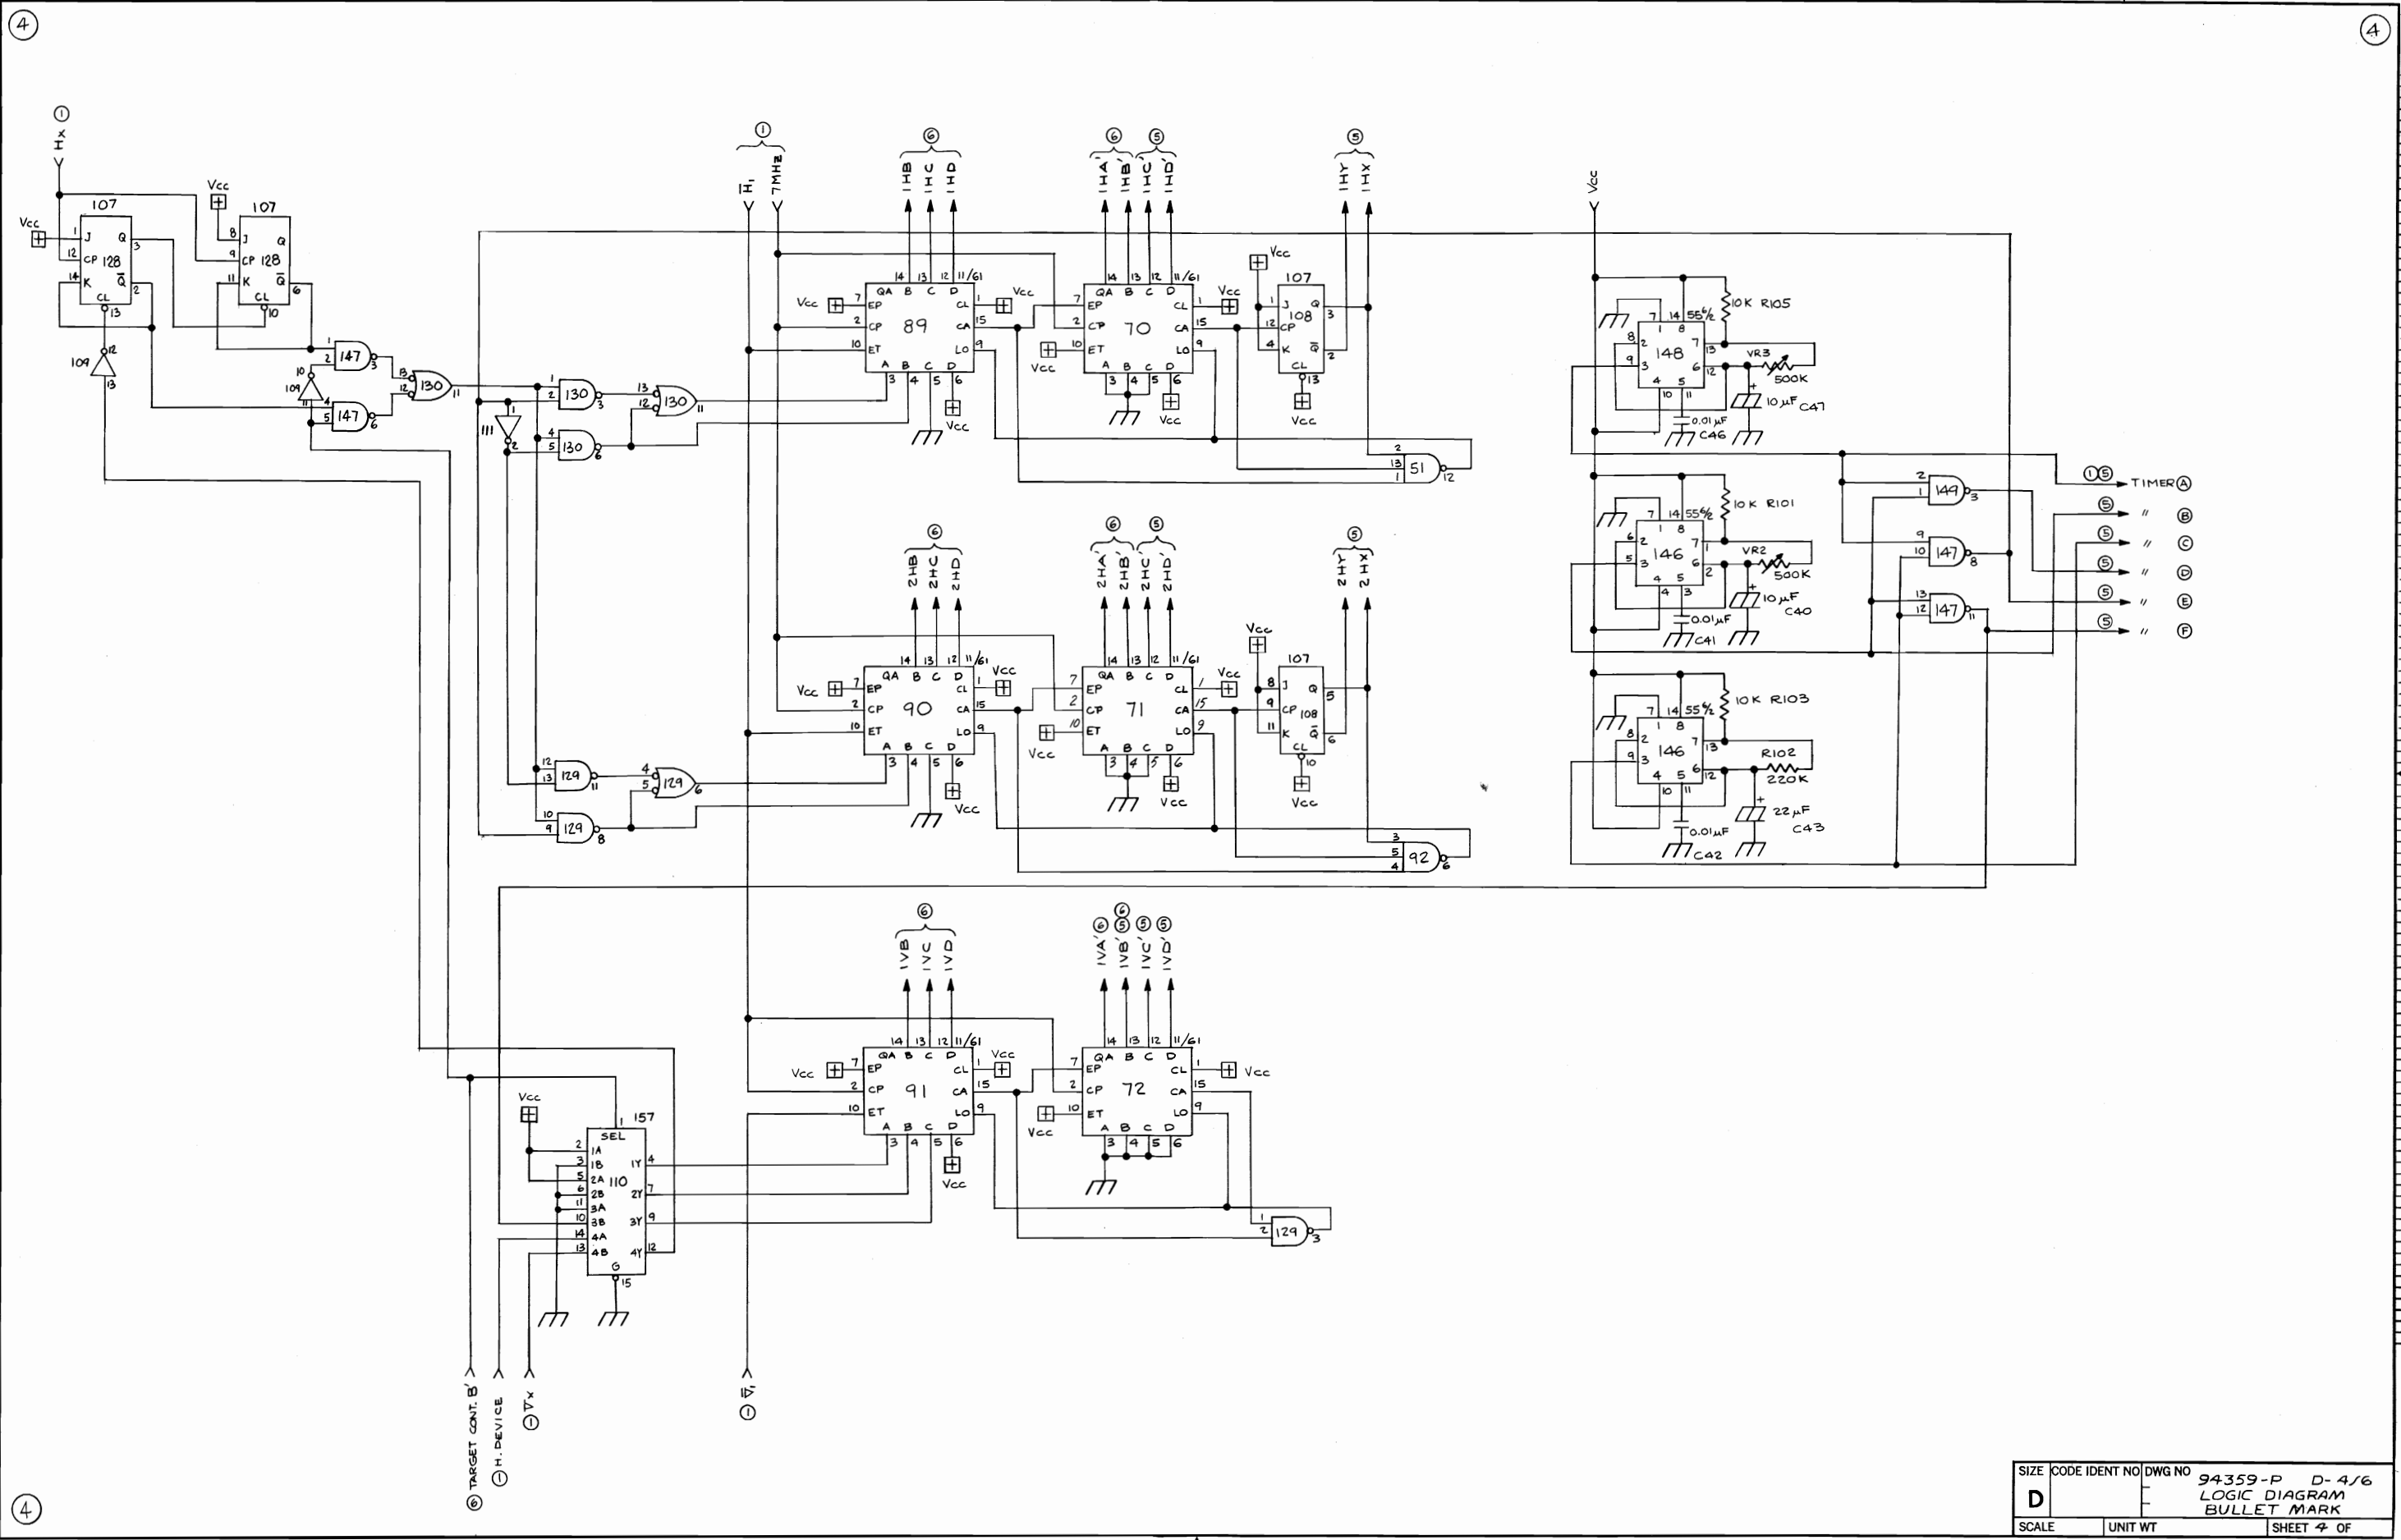

SIZE	CODE	IDENT NO	DWG NO	94359-P D 1/6
D				LOGIC DIAGRAM
SCALE	UNIT	WT		SHEET 1 OF

POWER UNIT PT-0298

TARGET INDICATOR

TARGET CONT.

LOGIC DIAGRAM BULLET MARK

DRAWING NO.

SHEET 1 OF

1180

PT-0295
 OSCILLATOR DIAGRAM
 BULLET MARK

7

7

SIZE	CODE IDENT NO	DWG NO	94396-P
D			LOGIC DIAGRAM BULLET MARK
SCALE	UNIT WT	SHEET 7 OF	

SIZE CODE IDENT NO DWG NO 94359 X-P D-2/6
 D LOGIC DIAGRAM BULLET MARK
 SCALE UNIT WT SHEET 3 OF

SIZE	CODE	IDENT NO	DWG NO	94359-P
D				D-4/6
				LOGIC DIAGRAM
				BULLET MARK
SCALE	UNIT	WT	SHEET 4 OF	

SIZE	CODE IDENT NO	DWG NO	94359-P D-2J6
D			LOGIC DIAGRAM BULLET MARK
SCALE	UNIT WT		SHEET 5 OF