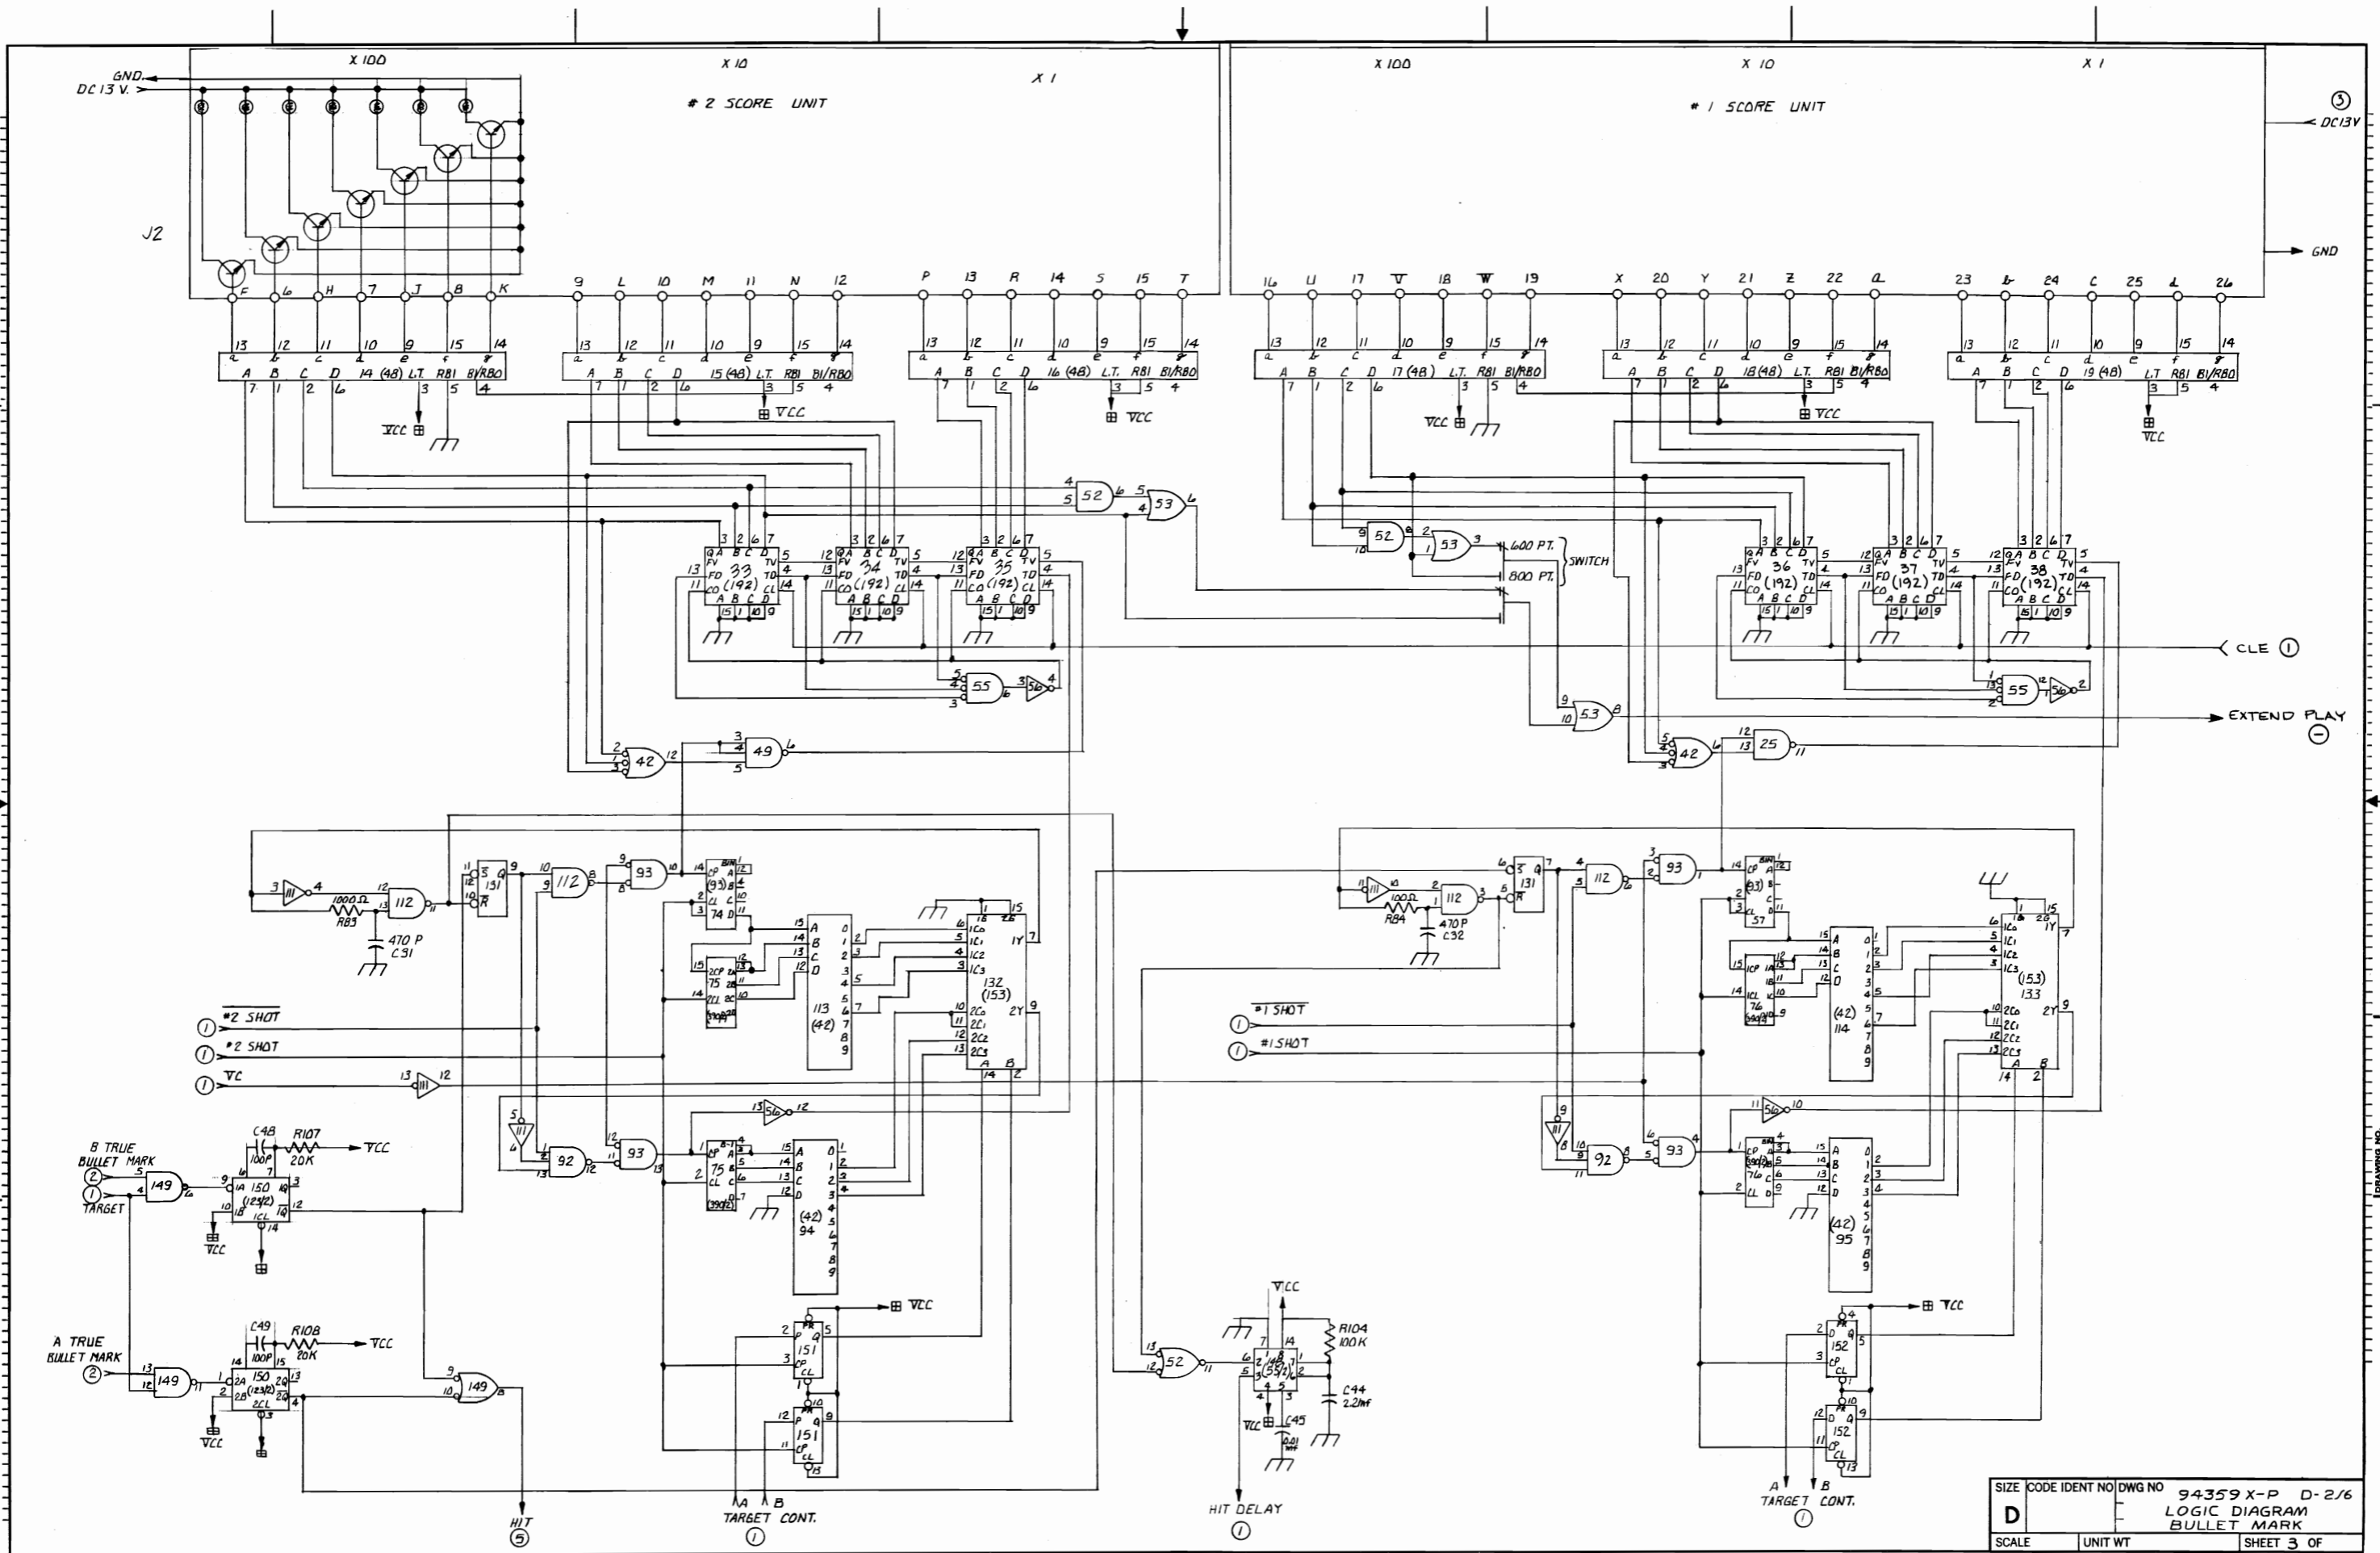

SIZE	CODE	IDENT NO	DWG NO	94359-P D 1/6
D				LOGIC DIAGRAM
SCALE	UNIT	WT		SHEET 1 OF

POWER UNIT PT-0298

TARGET INDICATOR

TARGET CONT.

LOGIC DIAGRAM BULLET MARK

DRAWING NO.

SHEET 1 OF

1180

PT-0295
 OSCILLATOR DIAGRAM
 BULLET MARK

7

7

SIZE	CODE IDENT NO	DWG NO	94396-P
D			LOGIC DIAGRAM BULLET MARK
SCALE	UNIT WT	SHEET 7 OF	

SIZE CODE IDENT NO DWG NO 94359 X-P D-2/6
 D LOGIC DIAGRAM BULLET MARK
 SCALE UNIT WT SHEET 3 OF

SIZE	CODE	IDENT NO	DWG NO	94359-P
D				D-4/6
				LOGIC DIAGRAM
				BULLET MARK
SCALE	UNIT	WT	SHEET 4 OF	

SIZE	CODE IDENT NO	DWG NO	94359-P D-2J6
D			LOGIC DIAGRAM BULLET MARK
SCALE	UNIT WT		SHEET 5 OF