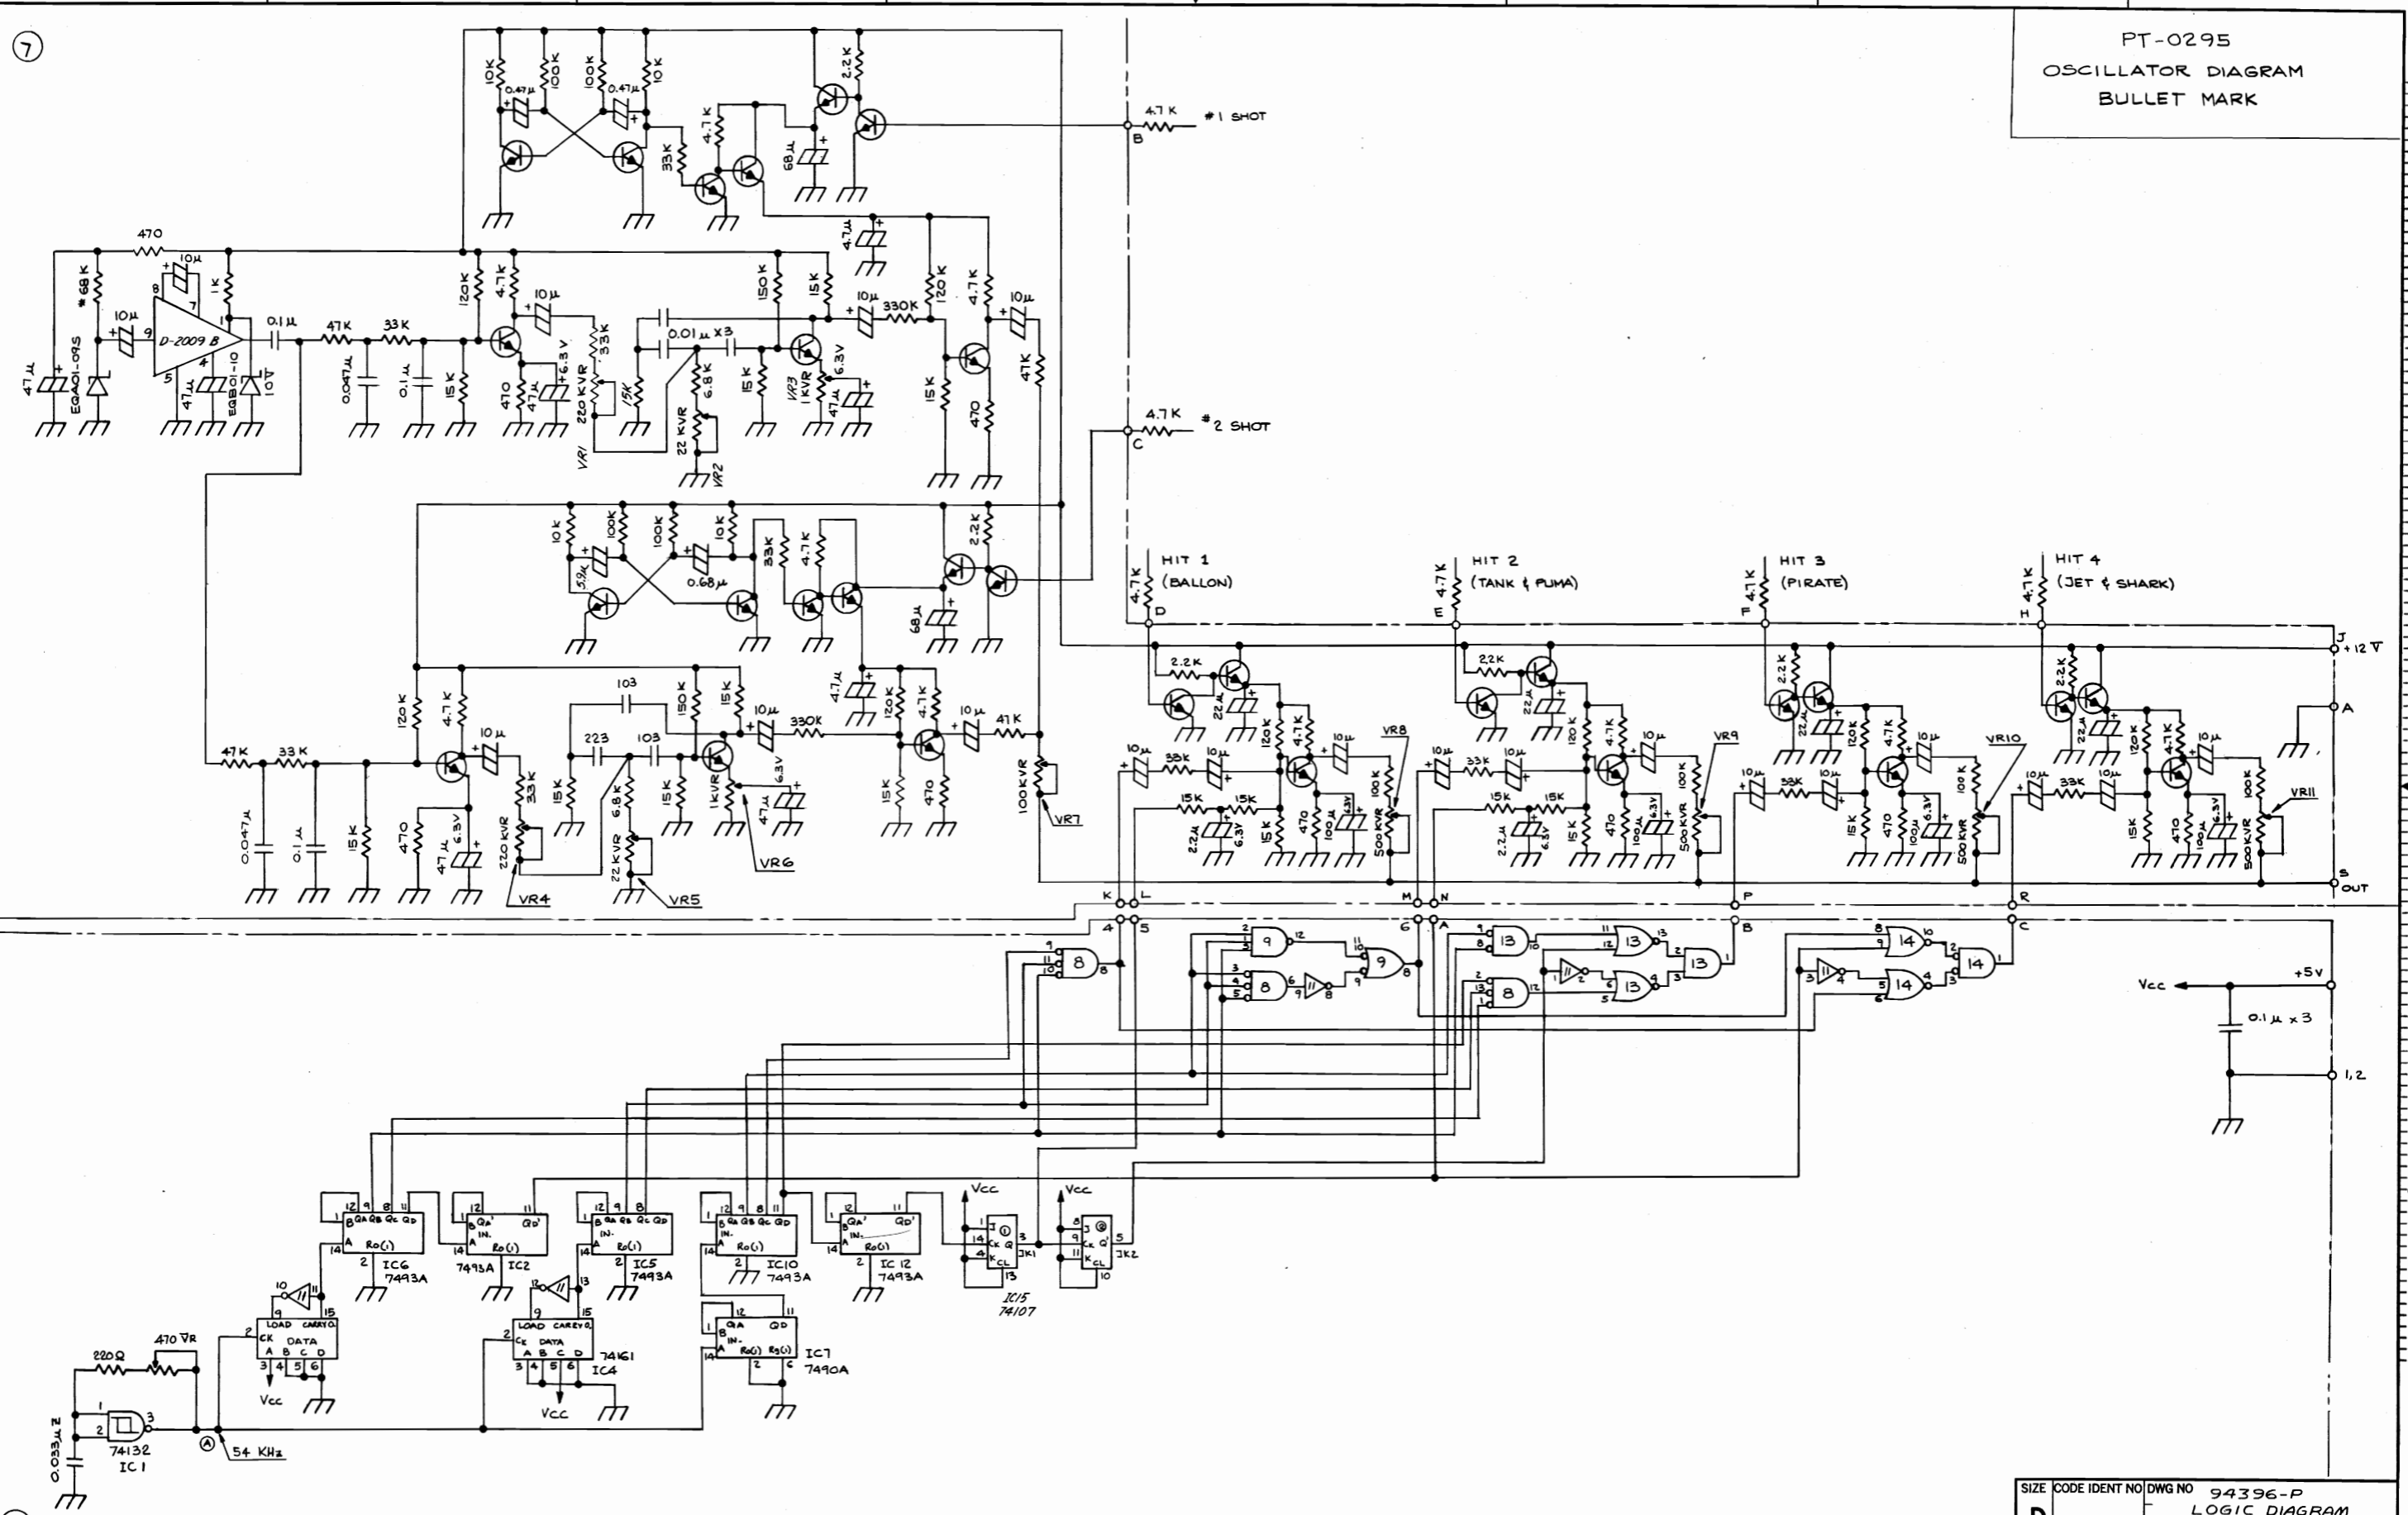

SIZE	CODE	IDENT NO	DWG NO	94359-P D 1/6
D				LOGIC DIAGRAM
SCALE	UNIT	WT		SHEET 1 OF

POWER UNIT PT-0298

TARGET INDICATOR

TARGET CONT.

LOGIC DIAGRAM BULLET MARK

DRAWING NO.

SHEET 1 OF

1180

PT-0295
 OSCILLATOR DIAGRAM
 BULLET MARK

7

7

SIZE	CODE IDENT NO	DWG NO	94396-P
D			LOGIC DIAGRAM BULLET MARK
SCALE	UNIT WT	SHEET 7 OF	

SIZE CODE IDENT NO DWG NO 94359 X-P D-2/6
 D LOGIC DIAGRAM BULLET MARK
 SCALE UNIT WT SHEET 3 OF

SIZE	CODE	IDENT NO	DWG NO	94359-P
D				D-4/6
				LOGIC DIAGRAM
				BULLET MARK
SCALE	UNIT	WT	SHEET 4 OF	

SIZE	CODE IDENT NO	DWG NO	94359-P D-2J6
D			LOGIC DIAGRAM BULLET MARK
SCALE	UNIT WT		SHEET 5 OF