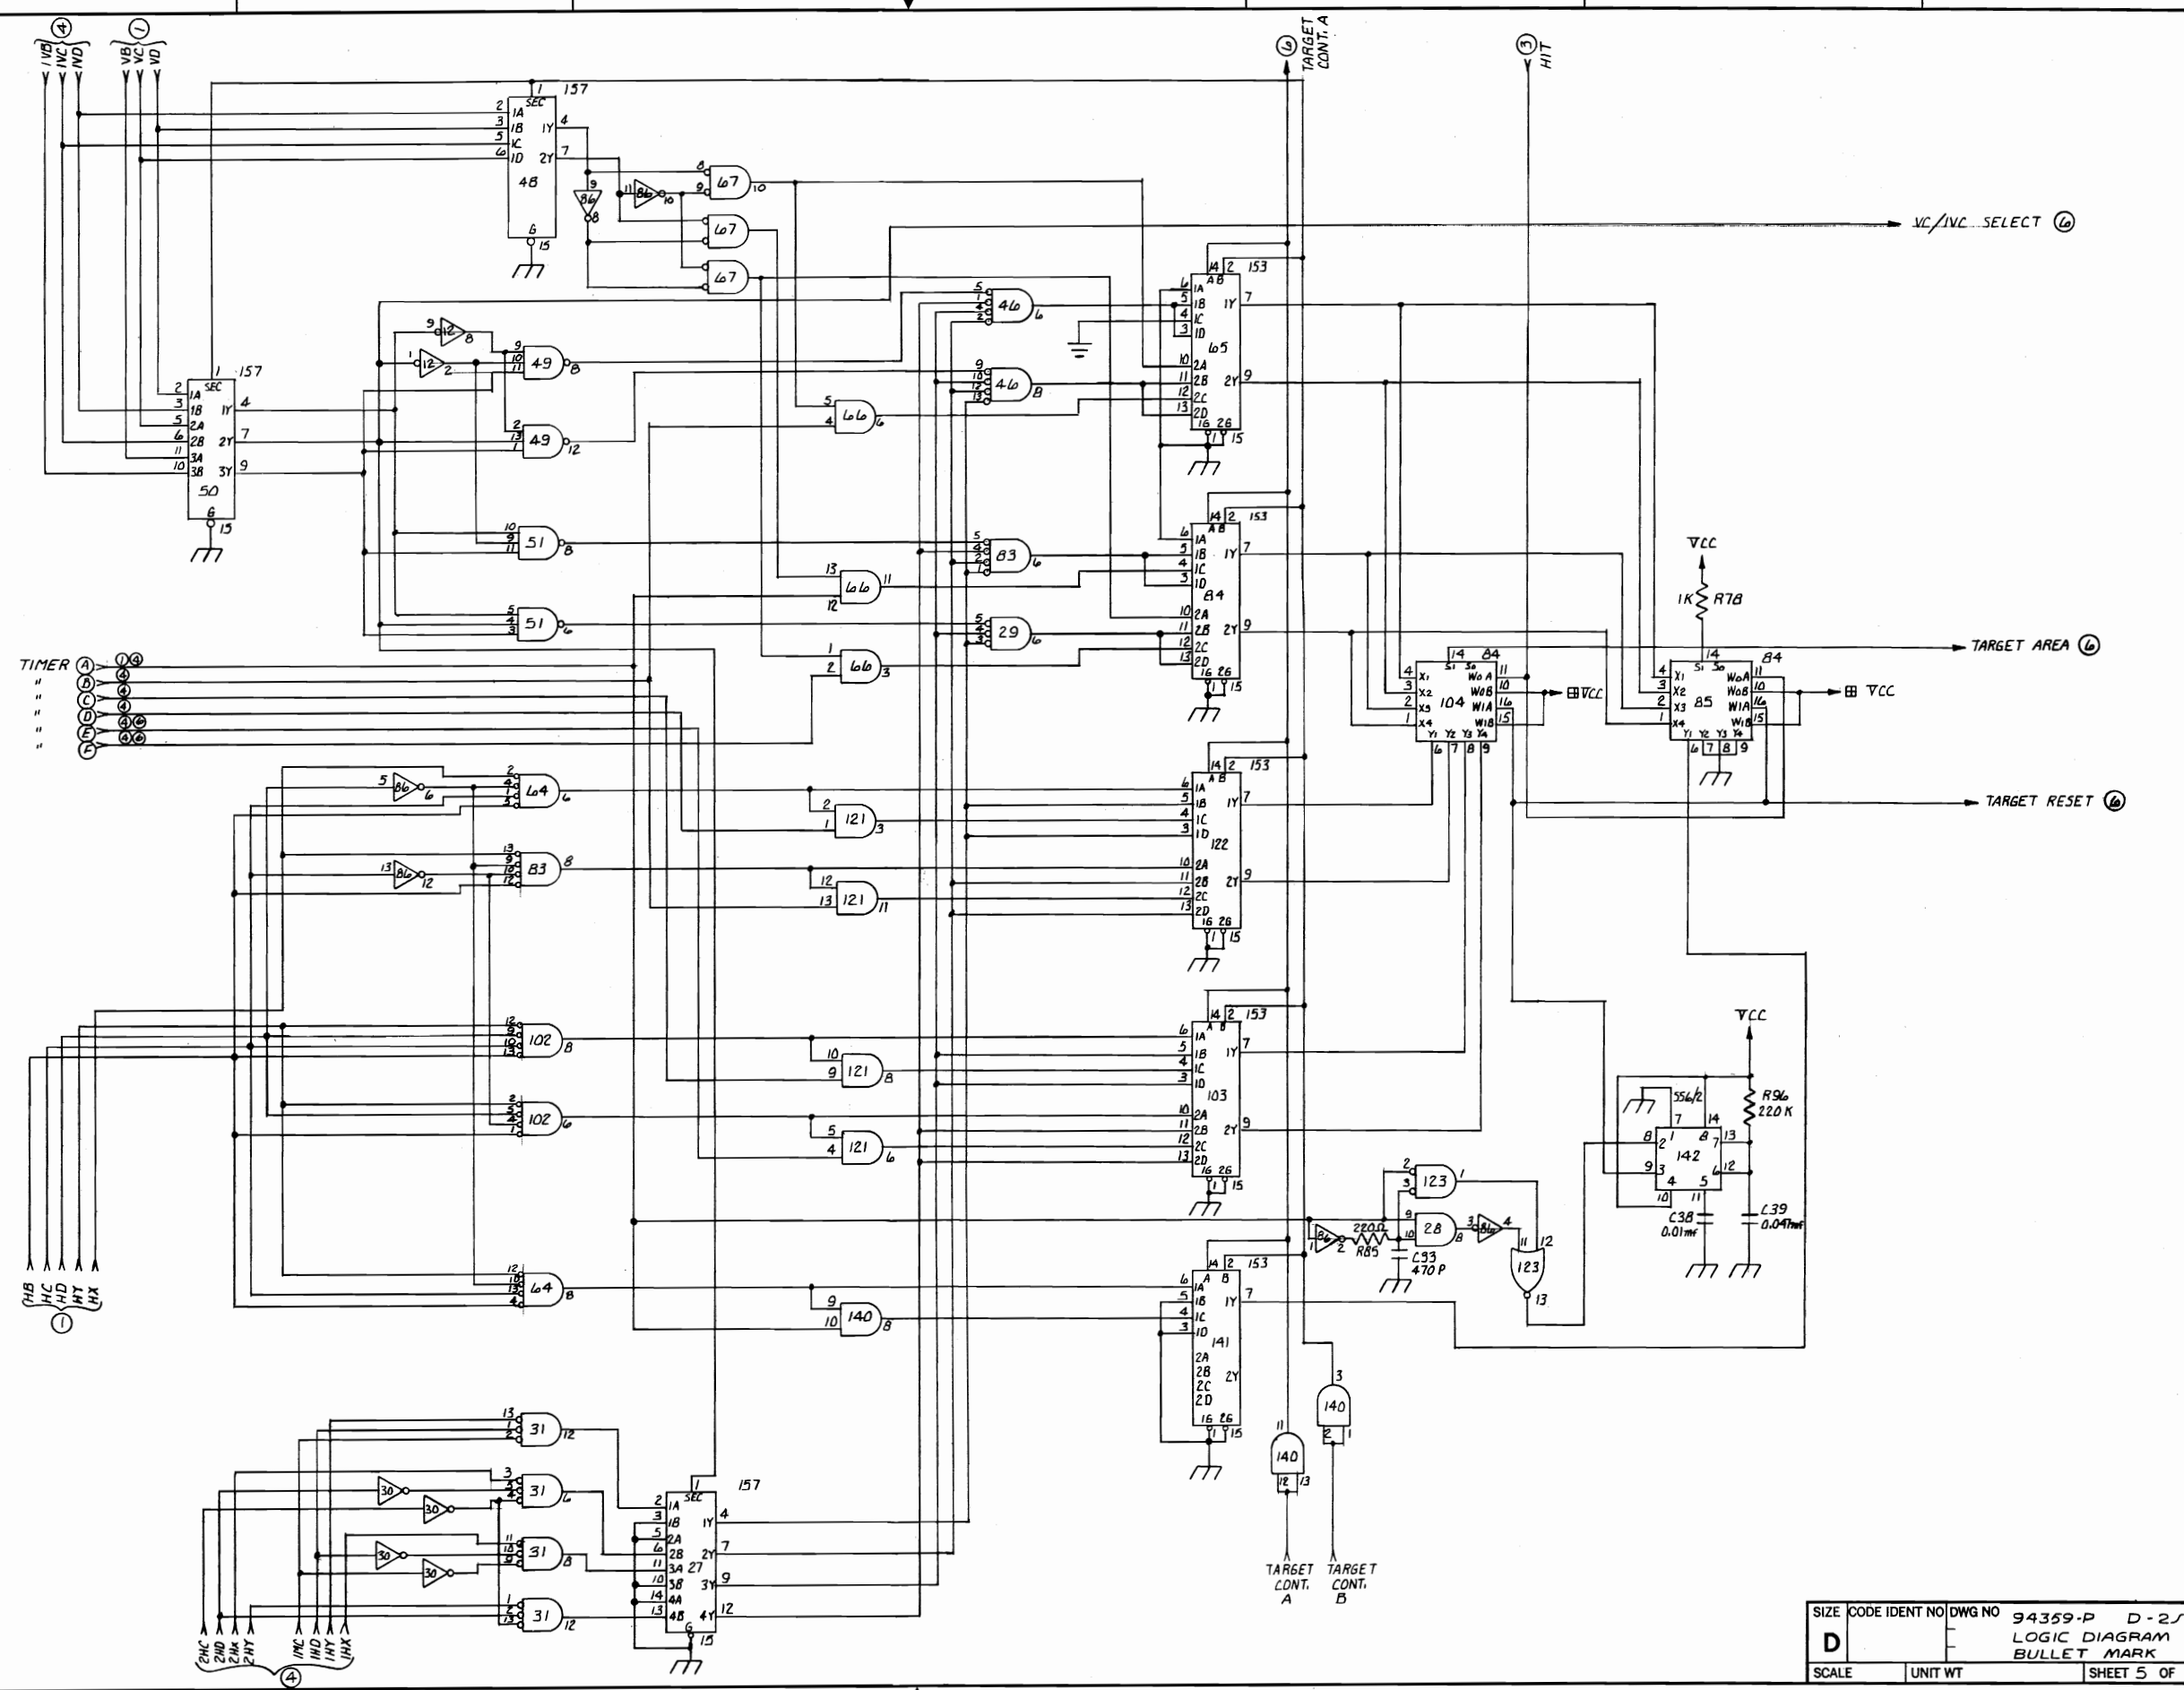

SIZE	CODE	IDENT NO	DWG NO	94359-P D 1/6
D				LOGIC DIAGRAM
SCALE	UNIT	WT		SHEET 1 OF

POWER UNIT PT-0298

TARGET INDICATOR

TARGET CONT.

LOGIC DIAGRAM BULLET MARK

DRAWING NO.

SHEET 1 OF

1180

PT-0295
 OSCILLATOR DIAGRAM
 BULLET MARK

7

7

SIZE	CODE IDENT NO	DWG NO	94396-P
D			LOGIC DIAGRAM BULLET MARK
SCALE	UNIT WT	SHEET 7 OF	

SIZE CODE IDENT NO DWG NO 94359 X-P D-2/6
 D LOGIC DIAGRAM BULLET MARK
 SCALE UNIT WT SHEET 3 OF

SIZE	CODE	IDENT NO	DWG NO	94359-P
D				D-4/6
				LOGIC DIAGRAM
				BULLET MARK
SCALE	UNIT	WT	SHEET 4 OF	

SIZE	CODE IDENT NO	DWG NO	94359-P D-2J6
D			LOGIC DIAGRAM BULLET MARK
SCALE	UNIT WT		SHEET 5 OF