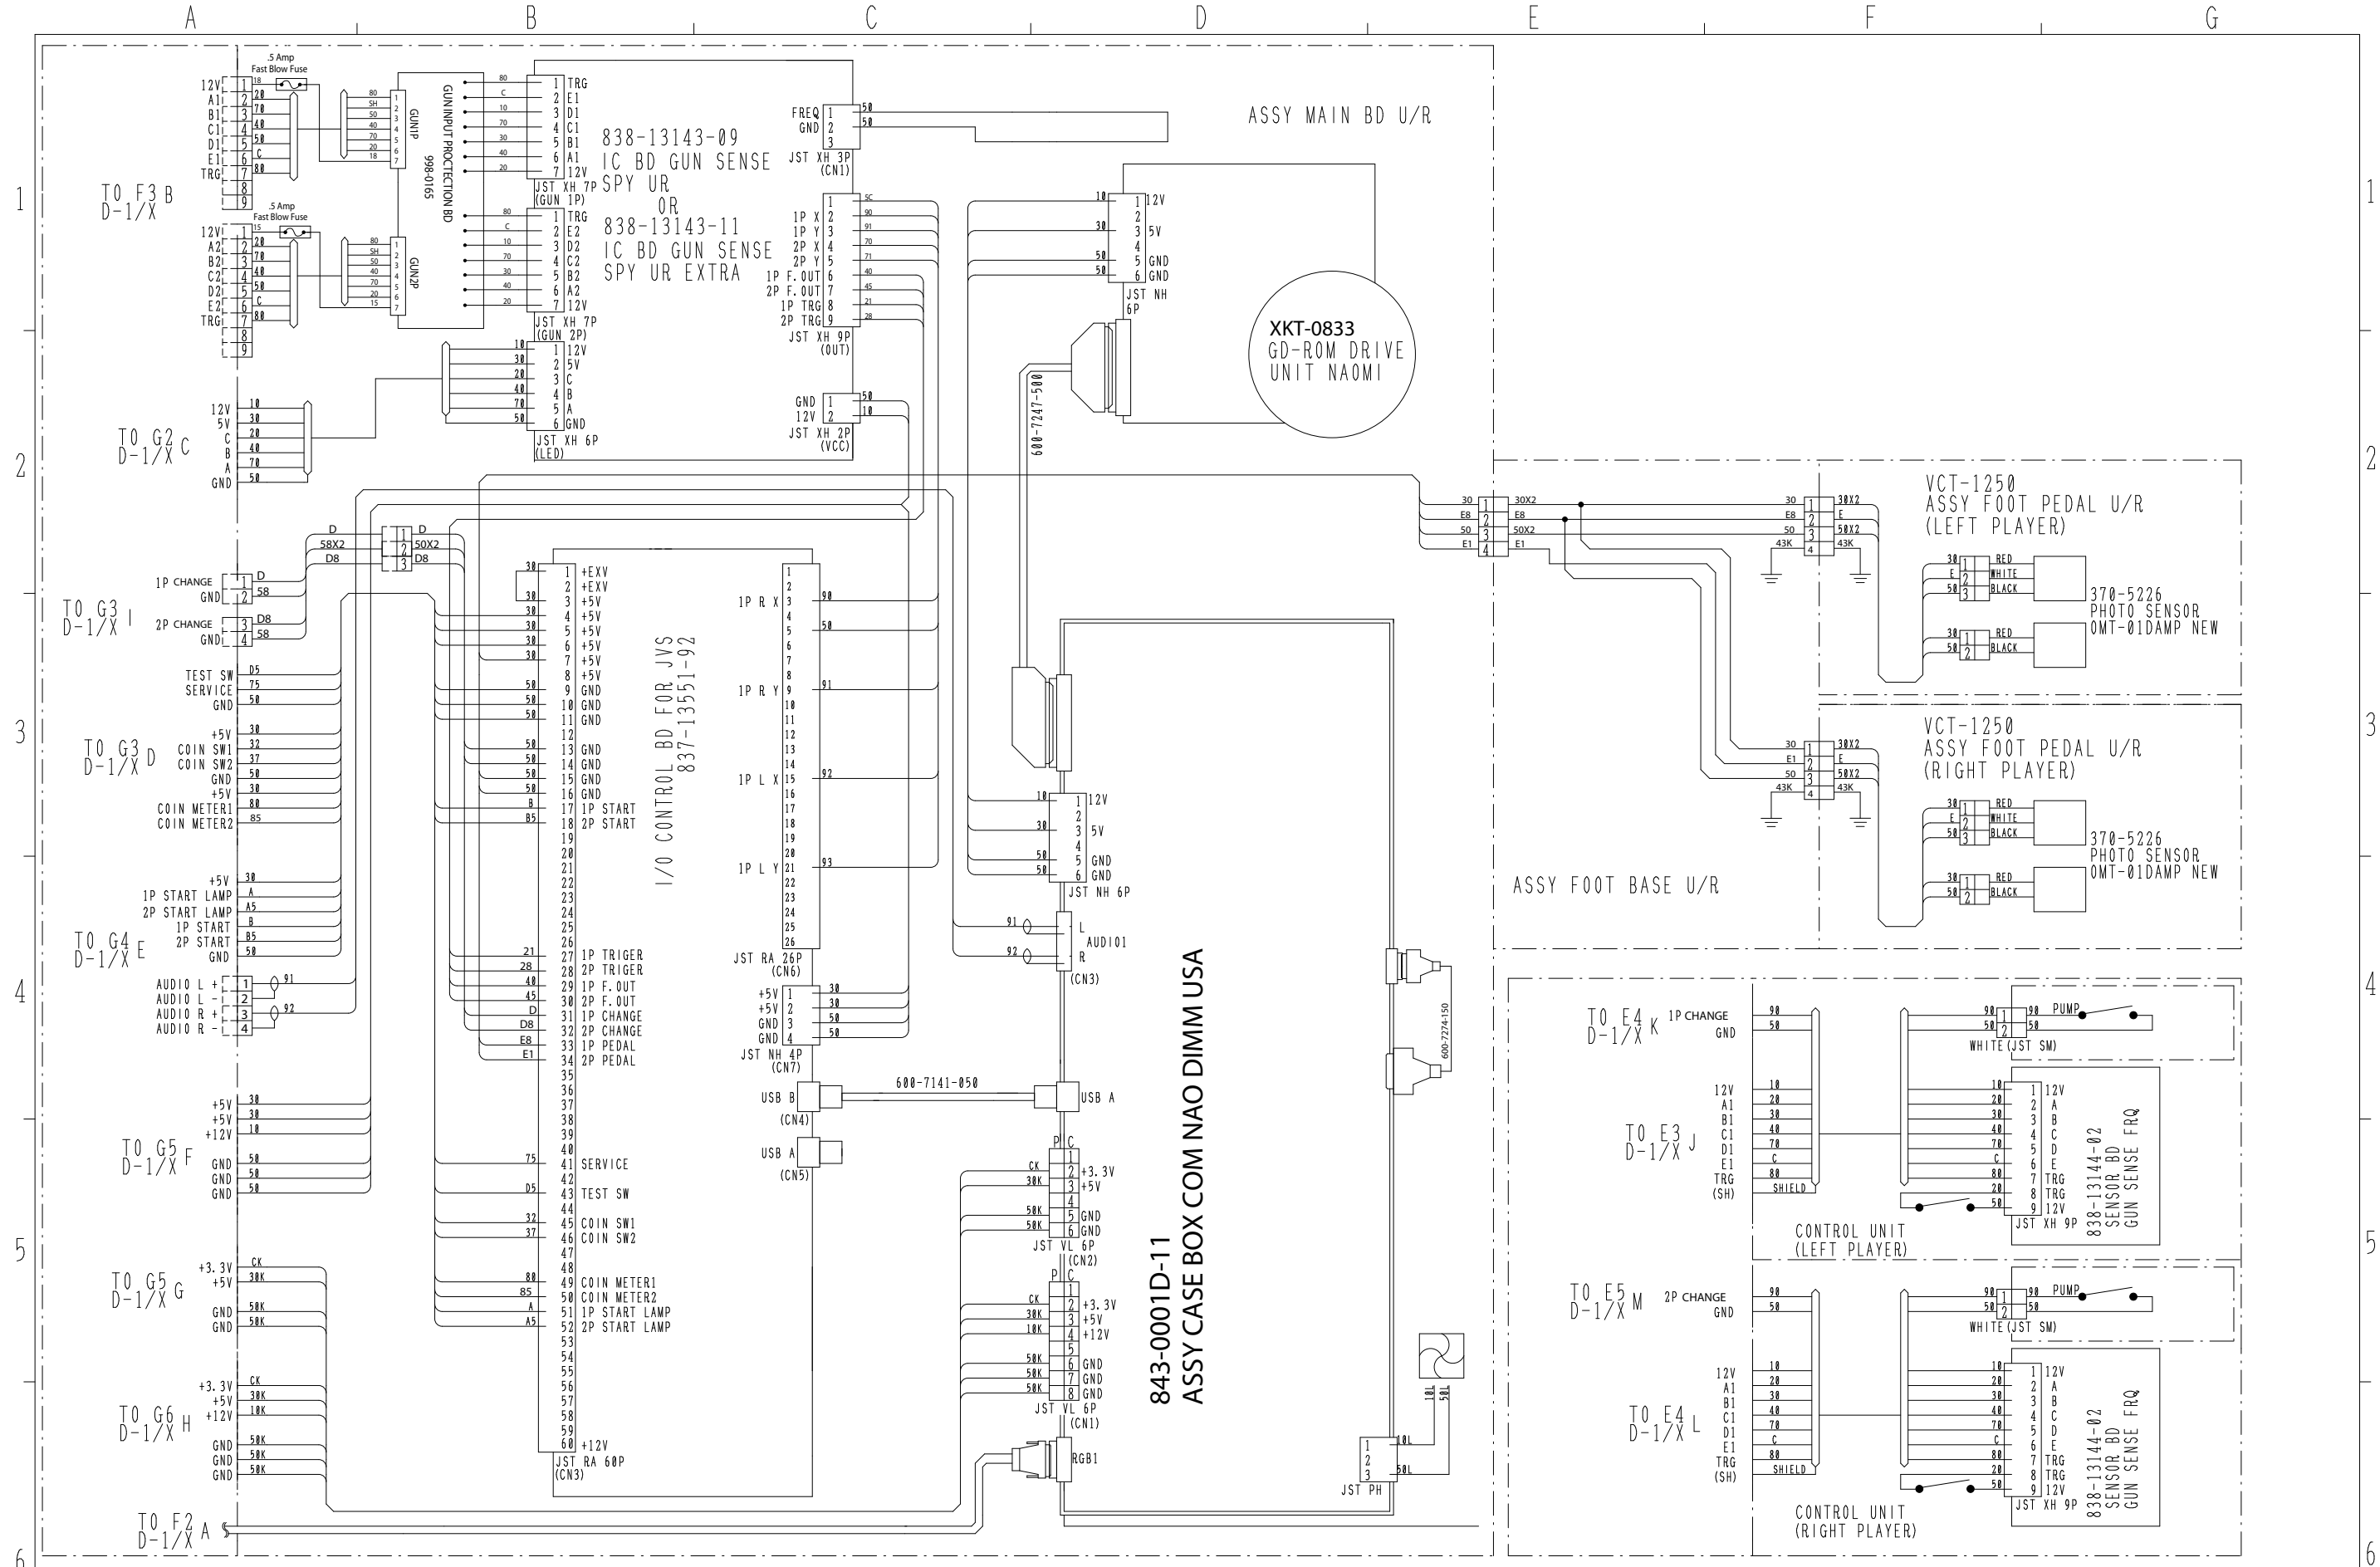

8	BLACK	E	LIGHT GREEN	43	EARTH WIRE
7	ORANGE	D	PURPLE	U	ANG16 UL1815
5	WHITE	C	BROWN	X	ANG18 UL1815
4	GREEN	B	SKY BLUE	L	ANG24 UL1887
3	YELLOW	A	PINK	9	ANG22 UL1887
2	BLUE				
1	RED				

SEGA SEGA CORPORATION
 VIRTUA COP 3 UR

THIS DRAWING WILL IN NO WAY BE COPIED.
 TO BE TURNED ON DEMAND.

8	BLACK	E	LIGHT GREEN	43	EARTH WIRE
7	ORANGE	D	PURPLE	U	AWG16 UL1815
5	WHITE	C	BROWN	K	AWG18 UL1815
4	GREEN	B	SKY BLUE	L	AWG28 UL1887
3	YELLOW	A	PINK	9	AWG22 UL1887
2	BLUE		GRAY		
1	RED				